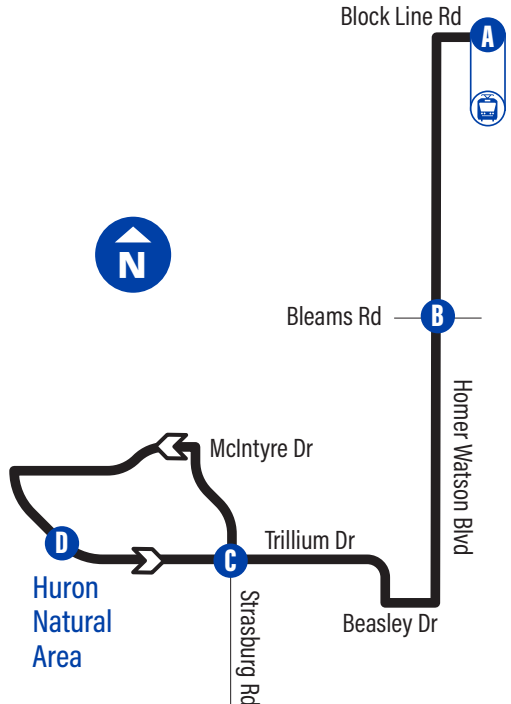

Bus Stops

to Trillium/ Washburn

A Block Line Station 1463

Block Line / St Marys High School 3474

Block Line / Hanover 1033

B Homer Watson / Bleams 2398

Beasley / Homer Watson 2399

Trillium / Steckle 1792

Trillium / Adam Ferrie 1793

Trillium / Shoemaker 1794

C Trillium / Strasburg 1691

Mcintyre / Strasburg 1777

Mcintyre / Mcbrine 1778

222 McIntyre Dr. 1779

McIntyre / Trillium 1780

Trillium / Washburn 1781

820 Trillium Dr. 3724

D Trillium / Huron Natural Area 1782

to Block Line Station

D Trillium / Huron Natural Area 1782

680 Trillium Dr. 1783

Trillium / Mcbrine 1784

C Trillium / Strasburg 1785

Trillium / Shoemaker 1786

Trillium / Adam Ferrie 1787

Trillium / Steckle 1788

Trillium / Beasley 2385

Beasley / Homer Watson 2386

B Homer Watson / Bleams 2387

Block Line / Fallowfield 2024

Block Line / St Marys High School 2025

A Block Line Station 1463

Trillium

26

Effective: September 2, 2024

Block Line Station

Connection to 301 ION light rail

Time Point

easyGO

519-585-7555 www.grt.ca TTY: 519-575-4608
Text: 57555 & key in your bus stop number

For the most current bus stop listing, visit grt.ca