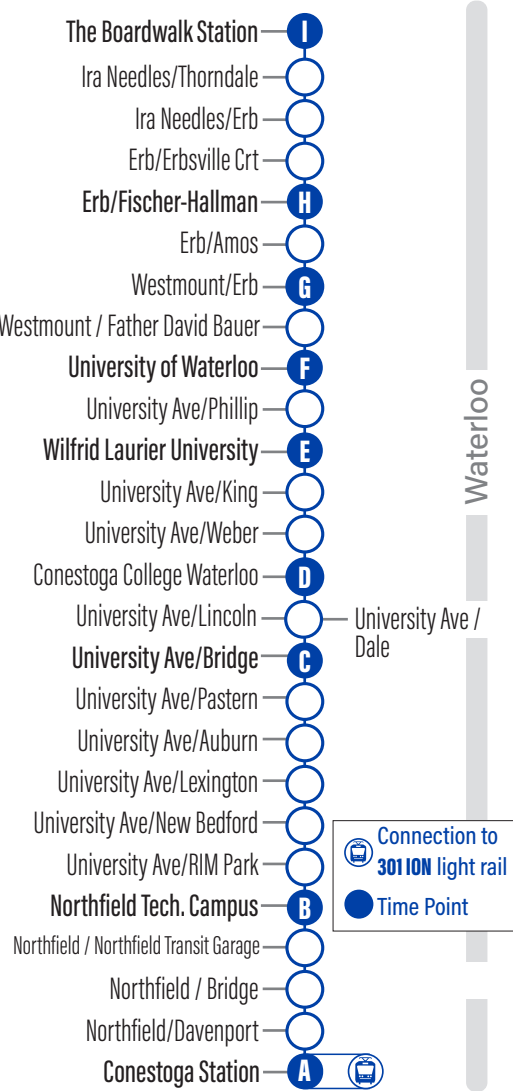

For the most current bus stop listing, visit grt.ca

iXpress University
202
GRAND RIVER TRANSIT

Effective: September 2, 2024

Sunday/Holiday Schedule

to Conestoga Station						
Depart						Arrive
The Boardwalk Station	Fischer-Hallman / Erb	University Ave. / University of Waterloo	University Ave. / Wilfrid Laurier University	University Ave. / Bridge	University Ave. / Northfield Technology Park	Conestoga Station
I	H	F	E	C	B	A
7:15	7:22	7:29	7:33	7:40	7:47	7:54
7:45	7:52	7:59	8:03	8:10	8:17	8:24
8:15	8:22	8:29	8:33	8:40	8:47	8:54
8:45	8:52	8:59	9:03	9:10	9:17	9:24
9:15	9:22	9:29	9:33	9:40	9:47	9:54
9:45	9:52	9:59	10:03	10:11	10:18	10:25
10:15	10:23	10:30	10:34	10:42	10:49	10:56
10:45	10:53	11:00	11:04	11:12	11:19	11:26
11:15	11:23	11:30	11:34	11:42	11:49	11:56
11:45	11:53	12:00	12:04	12:12	12:19	12:26
12:15	12:23	12:30	12:34	12:42	12:49	12:56
12:45	12:53	1:00	1:04	1:12	1:19	1:26
1:15	1:23	1:30	1:34	1:42	1:49	1:56
1:45	1:53	2:00	2:04	2:12	2:19	2:26
2:15	2:23	2:30	2:34	2:42	2:49	2:56
2:45	2:53	3:00	3:04	3:12	3:19	3:26
3:15	3:23	3:30	3:34	3:42	3:49	3:56
3:45	3:53	4:00	4:04	4:12	4:19	4:26
4:15	4:23	4:30	4:34	4:42	4:49	4:56
4:45	4:53	5:00	5:04	5:12	5:19	5:26
5:15	5:23	5:30	5:34	5:42	5:49	5:56
5:45	5:53	6:00	6:04	6:11	6:18	6:25
6:15	6:22	6:29	6:33	6:40	6:47	6:54
6:45	6:52	6:59	7:03	7:10	7:17	7:24
7:15	7:22	7:29	7:33	7:40	7:47	7:54
7:45	7:52	7:59	8:03	8:10	8:17	8:24
8:15	8:22	8:29	8:33	8:40	8:47	8:54
8:45	8:52	8:59	9:03	9:10	9:17	9:24
9:15	9:22	9:29	9:33	9:40	9:47	9:54
9:45	9:52	9:59	10:03	10:10	10:17	10:24
10:15	10:22	10:29	10:33	10:40	10:47	10:54
10:45	10:52	10:59	11:03	11:10	11:17	11:24
11:15	11:22	11:29	11:33	11:40	11:47	11:54
11:45	11:52	11:59	12:03	12:10	12:17	12:24

to The Boardwalk Station						
Depart						Arrive
Conestoga Station	University Ave. / Northfield Technology Park	University Ave. / Bridge	University Ave. / Wilfrid Laurier University	University Ave. / University of Waterloo	Fischer-Hallman / Erb	The Boardwalk Station
A	B	C	E	F	H	I
7:30	7:37	7:45	7:52	7:56	8:03	8:09
8:00	8:07	8:15	8:22	8:26	8:33	8:39
8:30	8:37	8:45	8:52	8:56	9:03	9:09
9:00	9:07	9:15	9:22	9:26	9:33	9:39
9:30	9:37	9:45	9:52	9:56	10:03	10:10
10:00	10:07	10:15	10:23	10:27	10:34	10:41
10:30	10:37	10:45	10:53	10:57	11:04	11:11
11:00	11:07	11:15	11:23	11:27	11:34	11:41
11:30	11:37	11:45