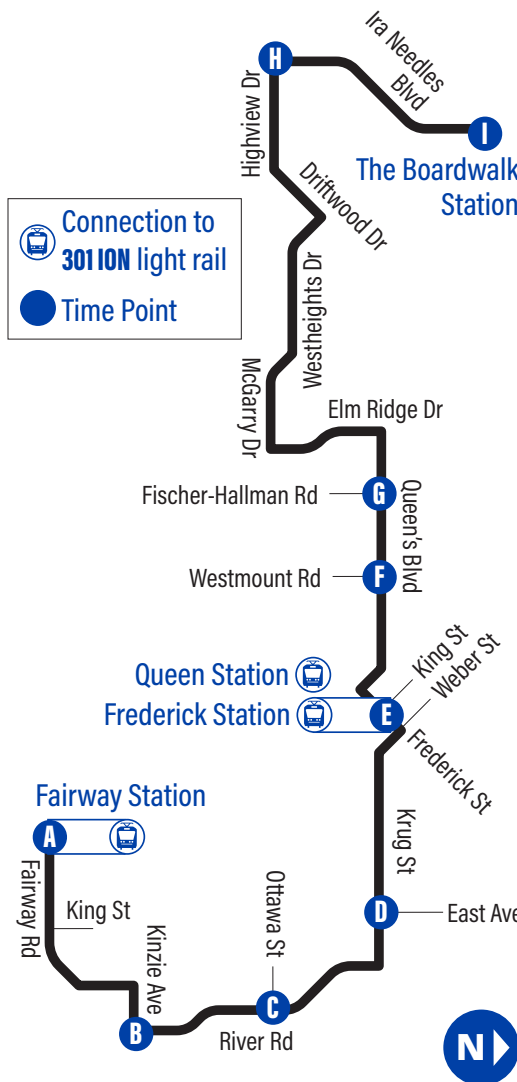

GRT
GRAND RIVER TRANSIT

1

Effective: September 2, 2024

easyGO

519-585-7555 www.grt.ca TTY: 519-575-4608
Text: 57555 & key in your bus stop number