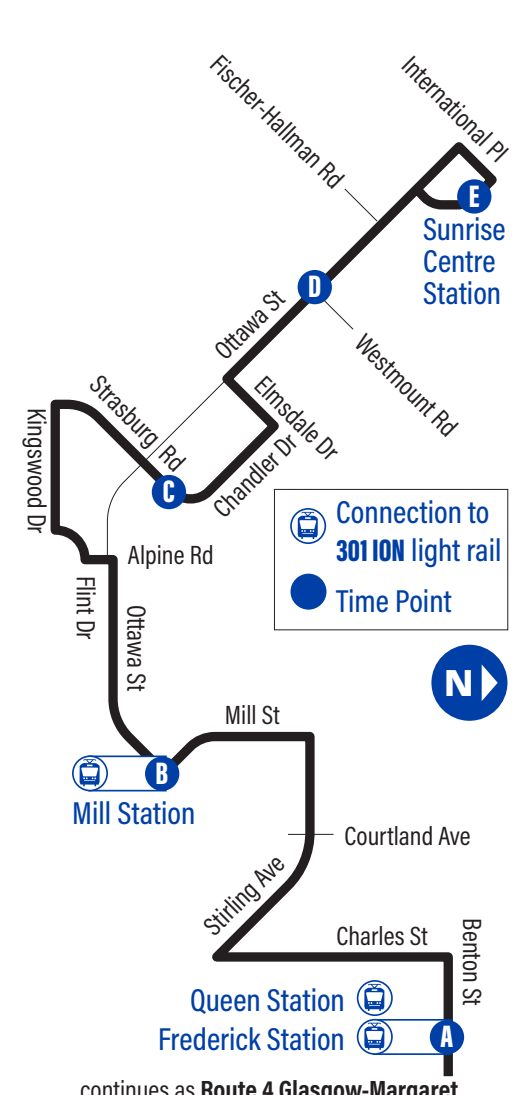

A.M.	0:00
P.M.	0:00

No stat holiday service

Bus Stops

to Sunrise Centre Station		to Frederick Station	
---------------------------	--	----------------------	--

A Frederick Station	1088	E Sunrise Centre Station	1675
Queen Station	1385	International / Wake Robin	1676
Kitchener Market Station	2924	Ottawa / Fischer-Hallman	4096
Charles / Cameron		Ottawa / Williamsburg	1545
Heights Collegiate Institute	2925	Ottawa / Pinedale	2898
Charles / Stirling	1387	D Ottawa / Westmount	4094
Stirling / Kaufman Park	2927	Ottawa / Howland	2901
Stirling / Courtland	2928	Elmsdale / Ottawa	2902
Stirling / Mill	2929	Elmsdale / Chandler	2903
Mill / Heiman	2930	Chandler / Bonfield	2904
Mill / Borden	2931	C Strasburg / Strasburg Transit Garage	2905
409 Mill St.	2932	Strasburg / Ottawa	2938
B Mill Station	2933	Kingswood / Lucerne	3021
Ottawa / Hoffman	2934	Flint / Kingswood	1134
Ottawa / Kehl	2935	Alpine / Ottawa	3053
Alpine / Ottawa	3052	Ottawa / Imperial	2908
Kingswood / Flint	1151	Ottawa / Hoffman	2910
Kingswood / Strasburg	3051	B Mill Station	2911
Ottawa / Strasburg	1192	Mill / Borden	2912
C Strasburg / Strasburg Transit Garage	2863	Mill / Heiman	2913
Chandler / Bonfield	2864	Stirling / Mill	2914
Elmsdale / Chandler	2865	Stirling / Courtland	2915
Elmsdale / Ottawa	2866	Stirling / Kaufman Park	2916
Ottawa / Howland	2867	Charles / Stirling	1386
Ottawa / Path To Chandler	2868	Charles / Cameron	
D Ottawa / Westmount	2869	Heights Collegiate Institute	2919
Ottawa / Howe	2870	Kitchener Market Station	2920
Ottawa / Williamsburg	1489	Queen Station	2579
Ottawa / Fischer-Hallman	4095	A Frederick Station	1000
Ottawa / International	2704	Continues as Route 4 to The Boardwalk Station	
E Sunrise Centre Station	1675		

Ottawa South

3

GRAND RIVER TRANSIT

Effective: September 2, 2024

continues as **Route 4** Glasgow-Margaret

519-585-7555 www.grt.ca TTY: 519-575-4608
Text: 57555 & key in your bus stop number

Monday to Friday Schedule