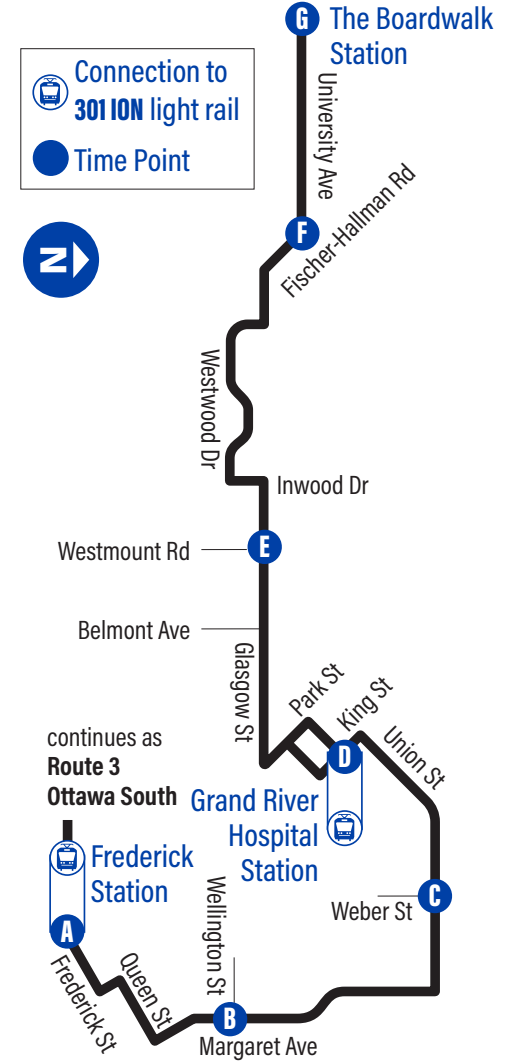

to Frederick Station

G The Boardwalk Station 4003	
University Ave. / Countrystone	3663
University Ave. / Countrystone Park	3664
University Ave. / Path To Countrystone	3264
University Ave. / Resurrection C. S. S	3265
F University Ave. / Fischer-Hallman 3167	
Westwood / Glasgow	3266
Westwood / Dayman	3267
Westwood / Gallarno	3268
Westwood / Fernwood	3269
Westwood / Westwood Cres.	3270
Westwood / Inwood	3271
Inwood / Glasgow	3272
Glasgow / Aberdeen	3273
E Glasgow / Westmount 3274	
Glasgow / Dunbar	3275
Glasgow / Belmont	3277
Glasgow / York	3278
Park / Grand River Hospital	3279
D Grand River Hospital Station 1900	
King / Union	1902
Union / Mary	3283
Union / Herbert	3284
Union / Lucan	3285
Union / Devitt	1083
C Union / Weber 1092	
Union / Ellis	2468
Union / Margaret	2469
Margaret / Breithaupt Centre	2471
Margaret / Guelph	2472
Margaret / Wilhelm	2838
B Margaret / Wellington 2839	
Margaret / Victoria	2840
Margaret / Centre In The Square	2841
Queen / Kitchener Central Library	2358
A Frederick Station 1088	

Continues as Route 3 to Sunrise Centre Station

Glasgow-Margaret

4

Effective: September 2, 2024

519-585-7555 www.grt.ca TTY: 519-575-4608
Text: 57555 & key in your bus stop number