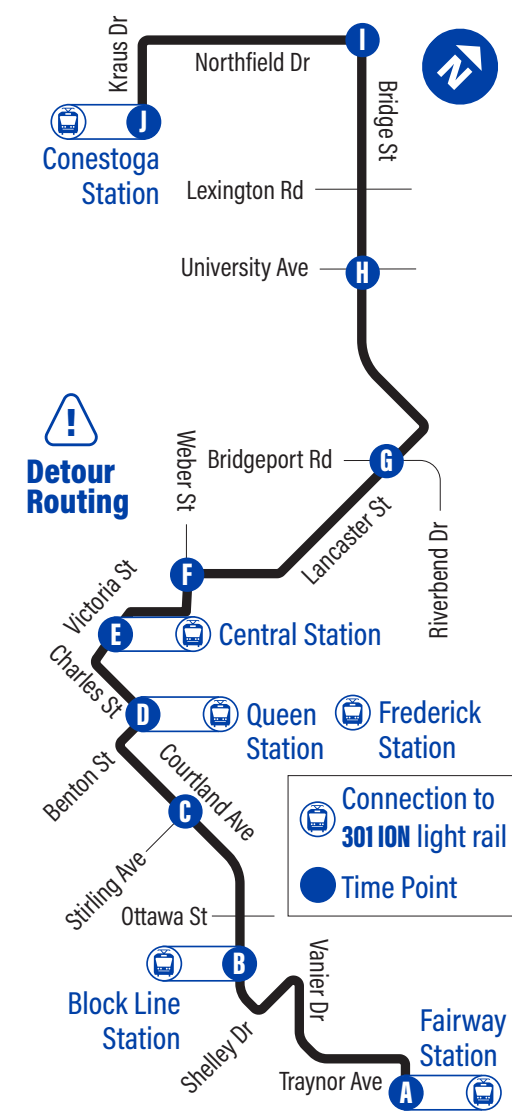

519-585-7555 www.grt.ca TTY: 519-575-4608
Text: 57555 & key in your bus stop number