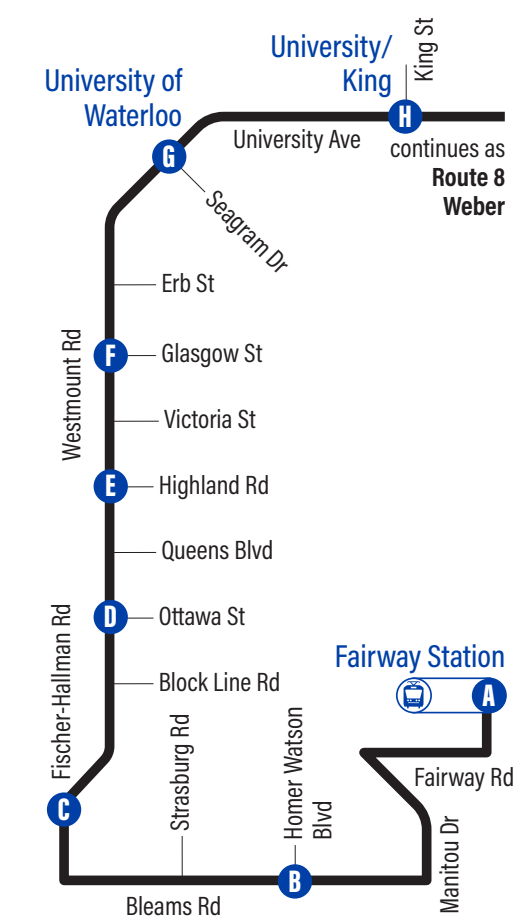

Continues as Route 8 to Fairway Station

Westmount

12

Effective: September 2, 2024

Connection to 301 ION light rail

Time Point

519-585-7555 www.grt.ca TTY: 519-575-4608
Text: 57555 & key in your bus stop number