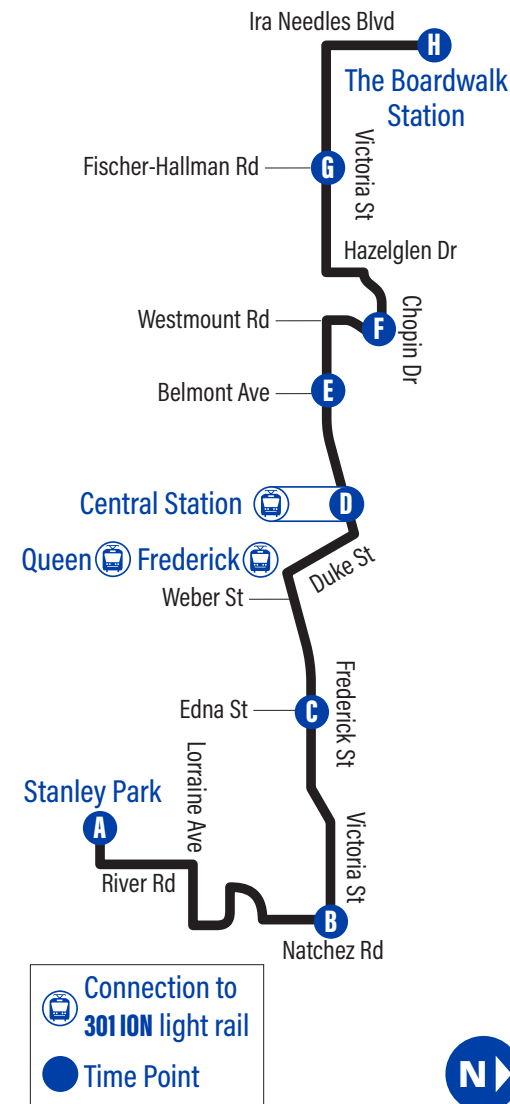

Effective: September 2, 2024

Connection to 301 ION light rail
Time Point