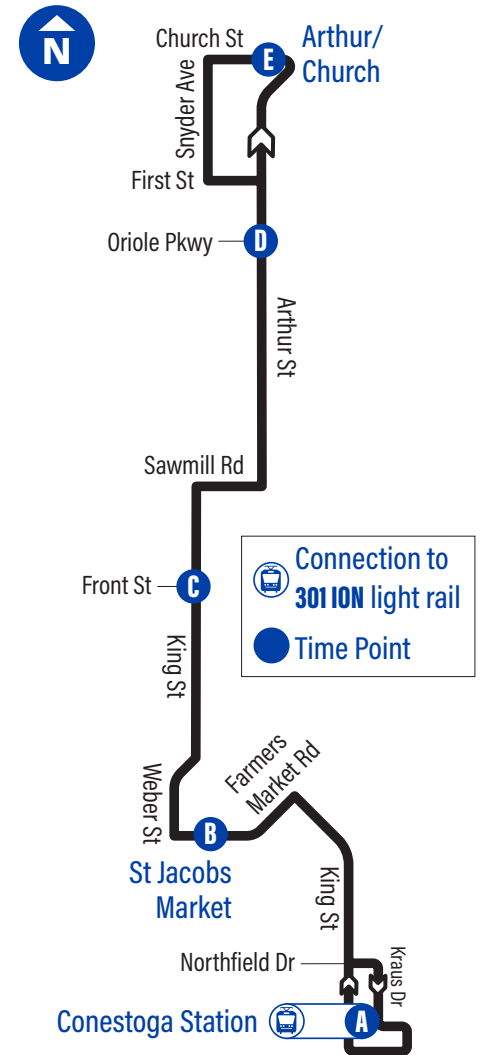

For the most current bus stop listing, visit grt.ca

519-585-7555   www.grt.ca   TTY: 519-575-4608
Text: 57555 & key in your bus stop number