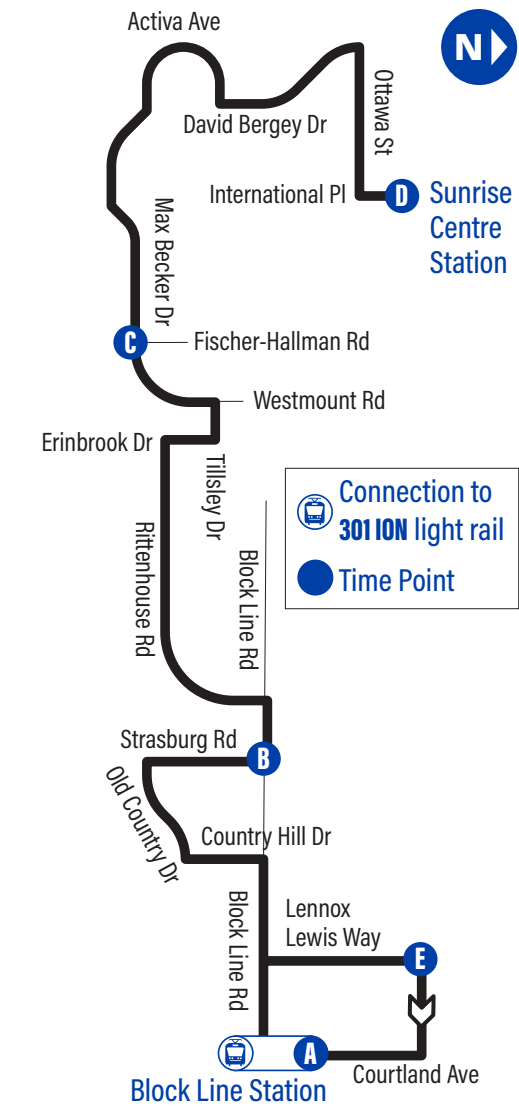

to Block Line Station

D Sunrise Centre Station	1672
Ottawa / Path To Wake Robin	2991
David Bergey / Ottawa	2992
David Bergey / Peach Blossom	2993
David Bergey / Activa	2994
Activa / Isaiah	2995
Activa / Snowdrop	2996
Activa / Reistview	2997
Activa / Sweet William	2999
Max Becker / Copper Leaf	3000
Max Becker / Commonwealth	3001
Max Becker / Fischer-Hallman	3002
C Westmount / Fischer-Hallman	2065
Tillsley / Westmount	3005
Erinbrook / Rittenhouse	2328
Rittenhouse / Path To Erinbrook Park	2329
Rittenhouse / Erinbrook	2330
Rittenhouse / Goundry	2331
Rittenhouse / Brookfield	2332
Rittenhouse / Block Line	3016
B Strasburg / Block Line	2884
Strasburg / Forest Glen Plaza	1548
Old Country / Strasburg	3037
Old Country / Country Hill	1662
Country Hill / Block Line	3044
Block Line / Kingswood	1028
Block Line / Fallowfield	2024
Block Line / St Marys High School	2025
Lennox Lewis / Activa Sportsplex	1669
E Lennox Lewis / The Family Centre	1670
A Block Line Station	1463

Laurentian West

22

GRAND RIVER TRANSIT

Effective: September 2, 2024

519-585-7555 www.grt.ca TTY: 519-575-4608
Text: 57555 & key in your bus stop number

For the most current bus stop listing, visit grt.ca

Monday to Friday Schedule