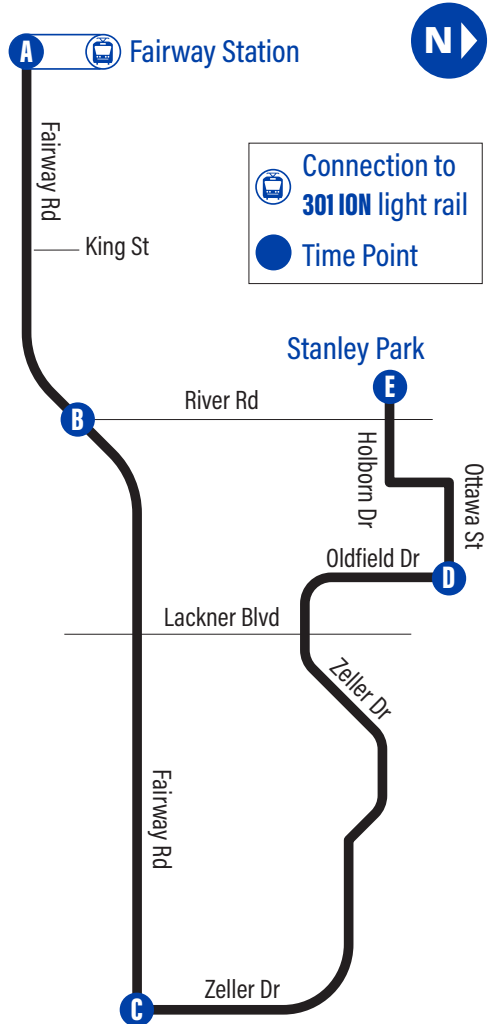

Fairway / King (East Side) 1042

Fairway / King (West Side) 1043

Fairway / Wabanaki 1044

A Fairway Station 3491

Idlewood

23

Effective: September 2, 2024

easyGo