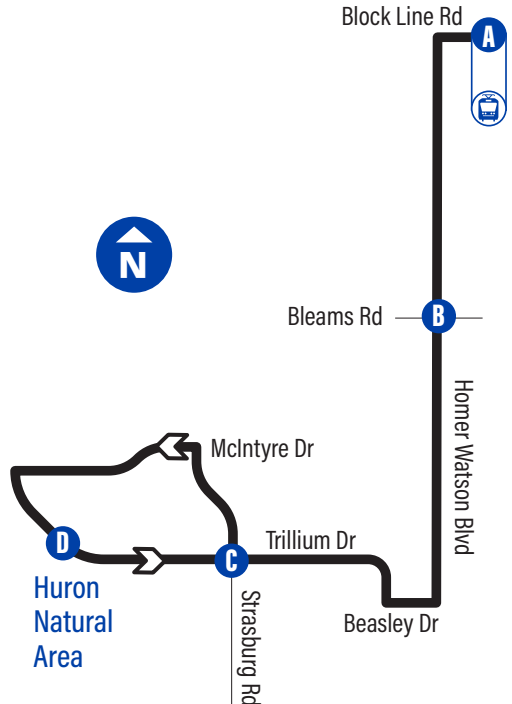

Bus Stops

to Trillium/ Washburn

A Block Line Station 1463

Block Line / St Marys High School 3474

Block Line / Hanover 1033

B Homer Watson / Bleams 2398

Beasley / Homer Watson 2399

Trillium / Steckle 1792

Trillium / Adam Ferrie 1793

Trillium / Shoemaker 1794

C Trillium / Strasburg 1691

1455 Strasburg Rd. 1843

Mcintyre / Strasburg 1777

Mcintyre / Mcbrine 1778

222 McIntyre Dr. 1779

McIntyre / Trillium 1780

Trillium / Washburn 1781

820 Trillium Dr. 3724

D Trillium / Huron Natural Area 1781

to Block Line Station

D Trillium / Huron Natural Area 1781

820 Trillium Dr. 3724

Trillium / Mcbrine 1784

C Trillium / Strasburg 1785

Trillium / Shoemaker 1786

Trillium / Adam Ferrie 1787

Trillium / Steckle 1788

Trillium / Beasley 2385

Beasley / Homer Watson 2386

B Homer Watson / Bleams 2387

Block Line / Fallowfield 2024

Block Line / St Marys High School 2025

A Block Line Station 1463

Trillium

26

Effective: September 2, 2024

Block Line Station

Connection to 301 ION light rail

Time Point