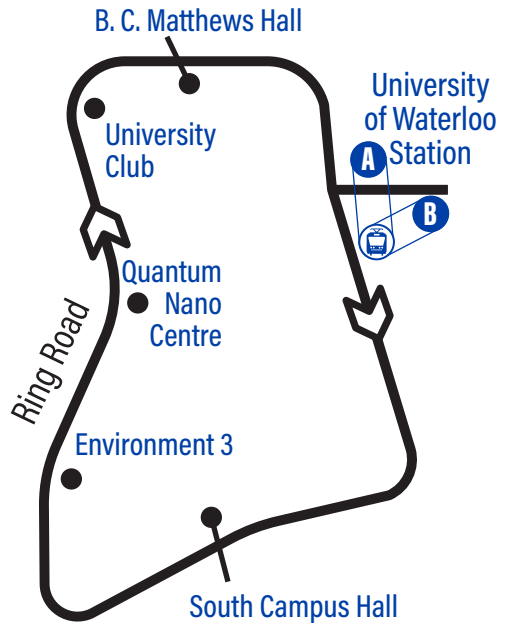

Ring Road

30

Effective: September 2, 2024

EasyGO makes taking transit easy

1. Online Trip Planner:
grt.ca
2. Next Bus Text: get information on the next bus times sent to your phone (does not apply to Flex Stops)
Text 57555 + (4 digit bus stop #)
3. Next Bus Call: call to hear the next bus times for your stop (does not apply to Flex Stops)
519-585-7555
4. EasyGO Real-Time Desktop Map: plan trips by seeing and click on different routes and stops
grt.ca

Weekday Schedule		Saturday Schedule	
Ring Road		Ring Road	
Depart	Arrive	Depart	Arrive
 University of Waterloo Station	 University of Waterloo Station	 University of Waterloo Station	 University of Waterloo Station
A	B	A	B
5:41	5:49	7:09	7:17
6:18	6:26	7:39	7:47
6:37	6:45	8:09	8:17
6:57	7:06	8:39	8:47
7:19	7:29	9:09	9:17
7:42	7:52	9:42	9:50
8:02	8:12	10:12	10:20
8:22	8:32	10:42	10:50
8:42	8:52	11:12	11:20
9:02	9:12	11:42	11:50
9:22	9:32	12:12	12:20
9:41	9:51	12:42	12:50
9:59	10:09	1:12	1:20
10:19	10:29	1:42	1:50
10:39	10:49	2:12	2:20
10:59	11:09	2:42	2:50
11:19	11:29	3:12	3:20
11:39	11:49	3:42	3:50
11:59	12:09	4:12	4:20
12:19	12:29	4:42	4:50
12:39	12:49	5:12	5:20
12:59	1:09	5:42	5:50
1:19	1:29	6:12	6:20
1:39	1:49	6:41	6:49
1:59	2:09	7:09	7:17
2:19	2:29	7:39	7:47
2:40	2:50	8:09	8:17
3:01	3:11	8:39	8:47
3:21	3:31	9:09	9:17
3:41	3:51	9:39	9:47
4:01	4:11	10:09	10:17
4:21	4:31	10:39	10:47
4:41	4:51	11:09	11:17
5:01	5:11	11:39	11:47
5:21	5:31	12:09	12:17
5:41	5:51		
6:01	6:10		
6:20	6:29		
6:39	6:48		
6:59	7:08		
7:19	7:28		
7:39	7:48		
7:59	8:08		
8:19	8:28		
8:39	8:48		
8:59	9:08		
9:19	9:28		
9:39	9:48		
10:09	10:17		
10:24	10:32		
10:49	10:57		
11:16	11:24		
11:46	11:54		
12:16	12:24		