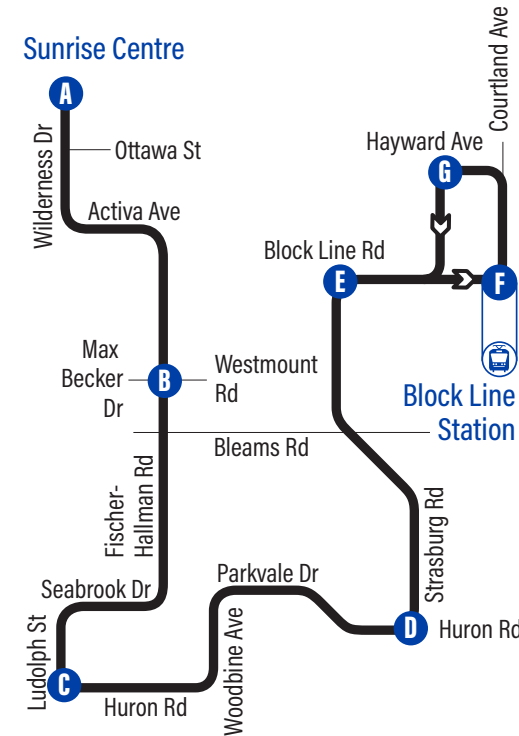

Huron

33

GRAND RIVER TRANSIT

Effective: September 2, 2024

Connection to 301 ION light rail
Time Point

Connection to 301 ION Light Rail

A.M.	0:00
P.M.	0:00

No Stat Holiday Service

Fares and schedules are subject to change without notice. Weather and road conditions may cause schedule delays.

519-585-7555   www.grt.ca   TTY: 519-575-4608
Text: 57555 & key in your bus stop number