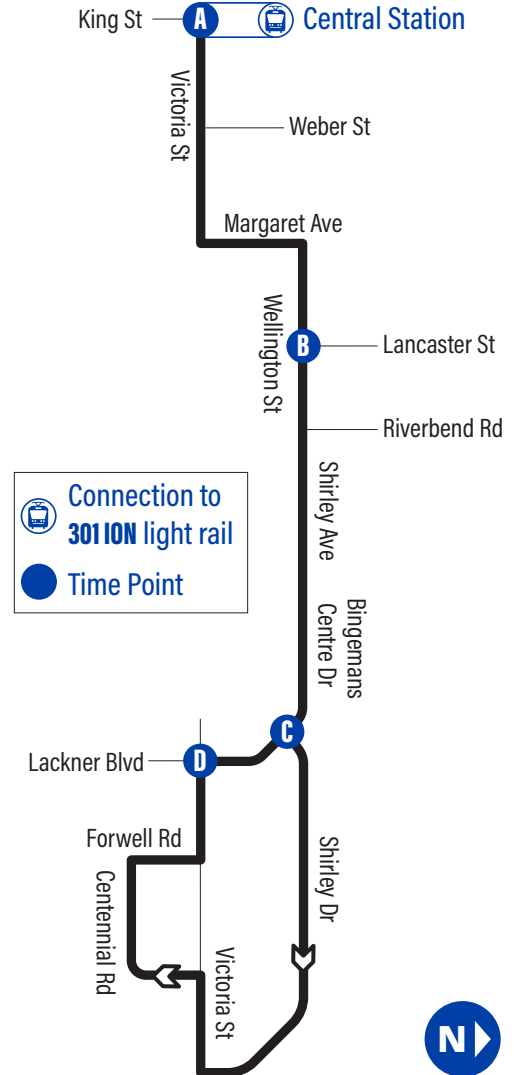

Bus Stops

to Victoria/Lackner

A Central Station 3226

Victoria / Kitchener Rail Station	1930
Margaret / Victoria	2656
Wellington / Margaret	2414
Wellington / St Legert	2415

B Wellington / Lancaster 3438

Wellington / Patrick	3439
809 Wellington St. N.	3440
Shirley / Riverbend	3441
68 Shirley Ave.	3442
200 Shirley Ave.	3447
274 Shirley Ave.	3449
400 Bingemans Centre Dr.	3457
Bingemans Centre Dr. / Binge	3458
540 Bingemans Centre Dr.	3459

C Shirley / Bingemans Centre Dr. 3460

Shirley / Hesh	3147
Shirley / Cedarview	3148
Shirley / Crestview	3163
Shirley / Riverview	3164
Centennial / Victoria	3571
75 Centennial Rd.	3572
Centennial / Forwell	4011
Forwell / Victoria	3573

D Bingemans Centre Dr. / Victoria 3431

to Central Station

D Bingemans Centre Dr. / Victoria 3431

Bingemans Centre Dr. / Shirley	3145
540 Bingemans Centre Dr.	3421
Bingemans Centre Dr. / Binge	3420
400 Bingemans Centre Dr.	3419
274 Shirley Ave.	3417
200 Shirley Ave.	3406
68 Shirley Ave.	3406
Shirley / Riverbend	3404
809 Wellington St. N.	3403
Wellington / Spring Valley	3402

B Wellington / Major 2447

Wellington / St Leger	2448
Wellington / Margaret	2449
Victoria / Margaret	2449
Victoria / Kitchener Rail Station	1921

A Central Station 1474

For the most current bus stop listing, visit grt.ca

Bingemans

34

Effective: September 2, 2024

easyGO

519-585-7555 www.grt.ca TTY: 519-575-4608
Text: 57555 & key in your bus stop number