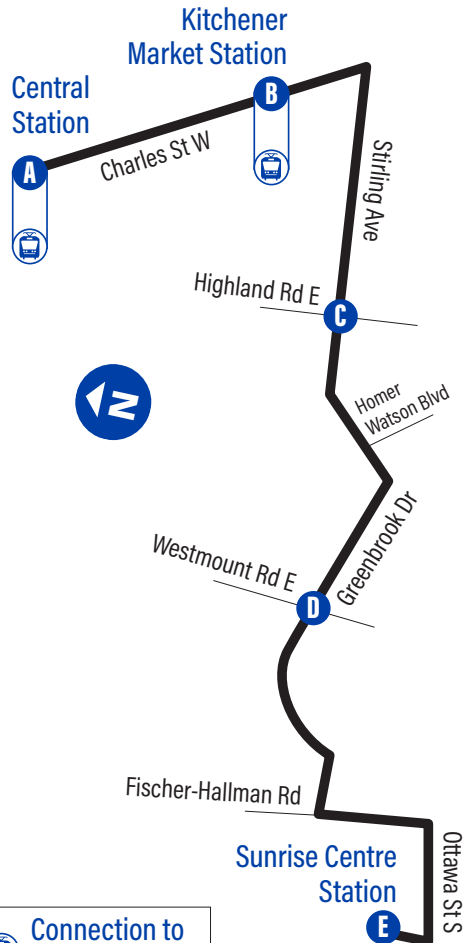

Bus Stops

to Central Station

to Sunrise Centre Station

E Sunrise Centre Station 1675	A Central Station 1474
International / Wake Robin 1676	Charles / Water 1273
Greenbrook / Ruskview 3094	Queen Station (Charles / Benton) 1385
Greenbrook / Birchcliff 3095	B Kitchener Market Station 2924
Greenbrook / Forest Hill Centre 3096	Charles / Cameron Heights Collegiate Institute 2925
D Greenbrook / Westmount 3097	Charles / Stirling 1387
Greenbrook / Forest Hill 3098	Stirling / Kaufman Park 2927
Greenbrook / Lakeside 3099	Stirling / Courtland 2928
Greenbrook / Stirling 3100	Stirling / Mill 2929
Stirling / Homer Watson 2691	C Stirling / Highland 2311
Stirling / Mausser 3102	Stirling / Lorne 3075
Stirling / Lorne 3103	Stirling / Mausser 3076
C Stirling / Highland 2309	Stirling / Homer Watson 2684
Stirling / Mill 2914	Greenbrook / Stirling 3083
Stirling / Courtland 2915	Greenbrook / Lakeside 3084
Stirling / Kaufman Park 2916	Greenbrook / Forest Hill 3085
Charles / Stirling 1386	Greenbrook / Graystone 2828
Charles / Cameron Heights Collegiate Institute 2919	Greenbrook / Stonybrook 2825
B Kitchener Market Station 2920	Greenbrook / Birchcliff 3091
Queen Station (Charles / Benton) 1376	Greenbrook / Fischer-Hallman 3093
Victoria Park Station 1313	Ottawa / International 2704
Charles / Water 1292	D Sunrise Centre Station 1675
A Central Station 3226	

Greenbrook

GRT
GRAND RIVER TRANSIT

35

Effective: September 2, 2024

Connection to
301 ION light rail

Time Point

easyGO

For the most current bus stop listing, visit grt.ca