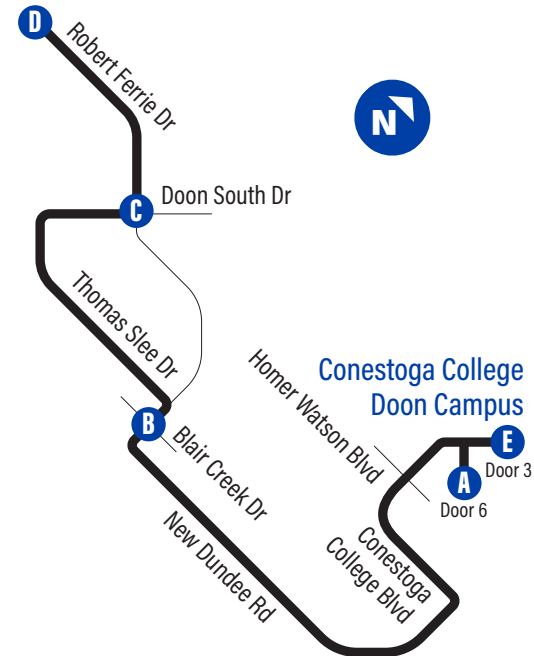

Bus Stops

to Robert Ferrie/
Forest Creek

to Conestoga
College Doon

A Conestoga College Doon Campus - Door 6	1342	D Robert Ferrie / Forest Creek	3997
Conestoga College Blvd. / Homer Watson	1728	Robert Ferrie / Tilts Trail	2045
Conestoga College Blvd. / Pinnacle	3802	C Doon South / Robert Ferrie	2046
Conestoga College Blvd. / Conestoga Residence	3804	Doon South / Thomas Slee	2047
B Robert Ferrie / Blair Creek	3990	Thomas Slee / Path To Watermill	2048
Thomas Slee / Robert Ferrie	3991	Thomas Slee / Frontier	2049
Thomas Slee / Terrington	3992	Thomas Slee / Robert Ferrie	2050
Thomas Slee / Path To Cranbrook	3993	B Robert Ferrie / Blair Creek	2051
Doon South / Thomas Slee	3994	Conestoga College Blvd. / Conestoga Residence	3803
Robert Ferrie / Doon South	3995	Conestoga College Blvd. / Pinnacle	3801
Robert Ferrie / Tilts Trail	3996	Conestoga College Blvd. / Homer Watson	3641
D Robert Ferrie / Forest Creek	3997	Conestoga College Doon Campus - Recreation Centre	1731
		E Conestoga College Doon Campus - Door 3	1732

Thomas Slee

GRT
GRAND RIVER TRANSIT

36

Effective: September 2, 2024

Robert Ferrie/
Forest Creek

Time Point

No stat holiday service

For the most current bus stop listing, visit grt.ca

Monday to Friday Schedule

to Robert Ferrie/Forest Creek		
Depart >>>	>>> Arrive	
Conestoga College Doon Campus - Door 6 A	Robert Ferrie / Blair Creek B	Robert Ferrie / Forest Creek D
7:00	7:07	7:12
7:30	7:37	7:42
8:00	8:07	8:12
8:30	8:37	8:42
9:00	9:07	9:12
9:30	9:38	9:43
10:00	10:08	10:13
10:30	10:38	10:43
11:00	11:08	11:13
11:30	11:38	11:43
12:00	12:08	12:13
12:30	12:38	12:43
1:00	1:08	1:13
1:30	1:38	1:43
2:00	2:08	2:13
2:30	2:38	2:44
3:00	3:08	3:14
3:30	3:38	3:44
4:00	4:08	4:14
4:30	4:38	4:44
5:00	5:08	5:14
5:30	5:38	5:44
6:00	6:07	6:13
6:30	6:37	6:43
7:00	7:07	7:13
7:30	7:37	7:43
8:00	8:07	8:13
8:30	8:37	8:43
9:00	9:07	9:13
9:30	9:37	9:43
10:00	10:06	10:12
10:30	10:36	10:42