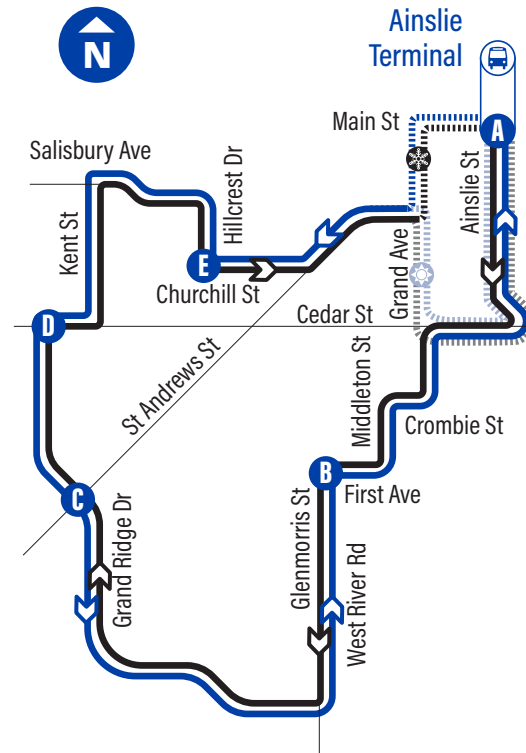

to Ainslie Terminal via Churchill

D	Grand Ridge / Cedar	2378
	Kent / Sim	3077
	Kent / Hillsboro	3078
	Kent / Salisbury	3079
	Salisbury / Murray	3080
	Salisbury / Southgate	3081
	Salisbury / Hillcrest	3082
E	Hillcrest / Churchill	2206
	Churchill / Westgate	2207
	Churchill / Forest	2208
	Churchill / Barrie	2209
	Churchill / Lansdowne	2210
	St Andrews / Grand	2211
	Grand / Queens Square	2268
	Main / Mill	2212
	Grand / Fraser	8010
	Ainslie / Veterans	2159
A	Ainslie Terminal	1520

to Grand Ridge/Cedar via Churchill

A	Ainslie Terminal	1520
	Main / Water	2186
	Grand / South Square	2245
	Grand / St Andrews	2246
	Ainslie / Walnut	1523
	Grand / Cedar	8009
	St Andrews / Grand	8011
	St Andrews / Churchill	3261
	Churchill / Barrie	3262
	Churchill / Berkley	3263
E	Hillcrest / Churchill	2139
	Hillcrest / Highland	2140
	Salisbury / Southgate	2141
	Salisbury / Murray	2142
	Kent / Salisbury	2143
	Kent / Hardcastle	2144
	Kent / Sim	2145
	Kent / Cedar	2146
D	Grand Ridge / Cedar	2390

to Ainslie Terminal via Glenmorris

D	Grand Ridge / Cedar	2390
	Grand Ridge / Harwood	2391
	Grand Ridge / Wedgewood	2392
	Grand Ridge / Mark	2254
C	Grand Ridge / St Andrews	2255
	Grand Ridge / Stirling Macgregor	2256
	Grand Ridge / Oak Hill	2257
	Grand Ridge / West River	2641
	Glenmorris / Third	2643
B	Glenmorris / First	2644
	First / Caen	2155
	Middleton / Francis	2156
	Crombie / Grand	2157
	Grand / Cedar	2158
	Ainslie / Veterans	2159
A	Ainslie Terminal	1520

Grand Ridge

55

Effective: September 2, 2024

to Cedar/Grand Ridge via Churchill ➔ to Ainslie Terminal via Glenmorris
 to Ainslie Terminal via Glenmorris ➔ to Cedar/Grand Ridge via Churchill

Connection to 302 ION Bus