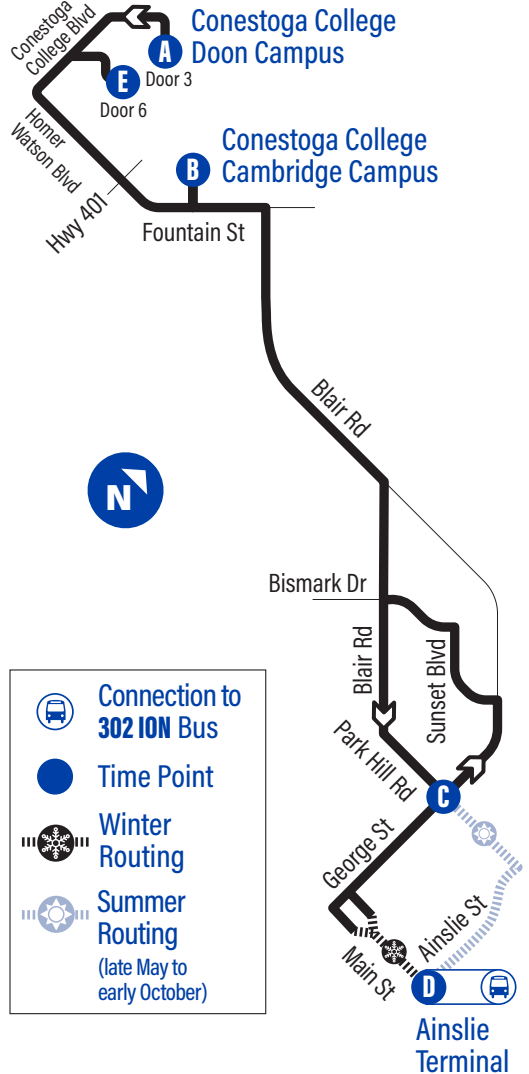

C George / Blair 2188

George / Hobson 2189

George / James 2190

Sunset / Saxony 2191

Sunset / Bismark 2192

Bismark / Westmount 1232

Blair / Bismark 1233

Blair / Clearview 1234

Blair / Esther 3805

Blair / Princess 3792

Blair / Langdon 1687

Blair / Old Mill 1686

Fountain / Morningside 3524

B Conestoga College
Cambridge
Campus 3888

Conestoga College Blvd.
/ Homer Watson 3641

E Conestoga
College Doon
Campus - Door 6 1342

Blair

GRT
GRAND RIVER TRANSIT

57

Effective: September 2, 2024

For the most current bus stop listing,
visit grrt.ca

easyGO

519-585-7555 www.grrt.ca TTY: 519-575-4608
Text: 57555 & key in your bus stop number

Monday to Friday Schedule

to Ainslie Terminal		to Conestoga College Doon Campus	
Depart	Arrive	Depart	Arrive
A Conestoga College Doon Campus - Door 3		D Ainslie Terminal	
B Conestoga College Cambridge Campus		C George / Blair	
C George / Blair		D Ainslie Terminal	
D Ainslie Terminal		C George / Blair	
D Ainslie Terminal		B Conestoga College Cambridge Campus	
E Conestoga College Doon Campus - Door 6		E Conestoga College Doon Campus - Door 6	
6:30	6:39	6:16	6:24
7:00	7:10	6:46	6:54
7:30	7:40	7:17	7:26
8:00	8:10	7:47	7:56
8:30	8:40	8:17	8:26
9:00	9:10	8:47	8:56
9:30	9:40	9:17	9:26
10:00	10:10	9:47	9:56
10:30	10:40	10:17	10:26
11:00	11:10	10:47	10:56
11:30	11:40	11:17	11:26
12:00	12:10	11:47	11:56
12:30	12:40	12:17	12:26
1:00	1:10	12:47	12:56
1:30	1:40	1:17	1:26
2:00	2:10	1:47	1:56
2:35	2:45	2:17	2:26
3:05	3:15	2:47	2:56
3:35	3:45	3:17	3:26
4:05	4:15	3:47	3:56
4:35	4:45	4:17	4:26
5:05	5:15	4:47	4:56
5:35	5:45	5:17	5:26
6:05	6:14	5:47	5:56
6:30	6:39	6:17	6:26
7:00	7:09	6:47	6:56
7:30	7:39	7:17	7:26
8:00	8:09	7:47	7:56
8:30	8:39	8:17	8:26
9:00	9:09	8:47	8:56
9:30	9:39	9:17	9:26
10:00	10:08	9:47	9:54
10:30	10:38	10:15	10:23