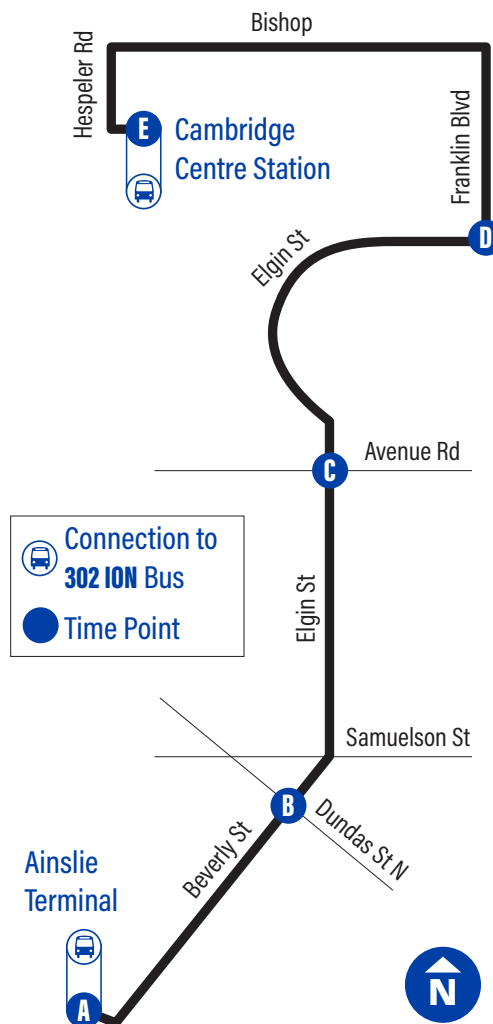

Connection to 302 ION bus

A.M.	0:00
P.M.	0:00

Bus Stops

to Cambridge Centre Station		to Ainslie Terminal	
A Ainslie Terminal	1516	E Cambridge Centre Station	1066
Wellington / Main	1605	Bishop / Hespeler Rd.	4147
Beverly / Kerr	1606	Bishop / Conestoga	1275
B Beverly / Dundas	1608	Bishop / Cowansview	1328
200 Beverly St.	2098	Bishop / Franklin	1311
Beverly / Samuelson	4134	Franklin / Lindsay	1011
Elgin / Bronson	4135	Franklin / Can-Amera	4176
Elgin / Galt Ave.	4136	D Elgin / Franklin	1378
Elgin / Winter	4137	Elgin / Bushnell	1379
C Elgin / Avenue	4138	Elgin / Steeles	1380
Elgin / Glamis	4139	Elgin / Glenbrook	1381
Elgin / Munch	4140	Elgin / Sekura	4148
Elgin / Sekura	4141	Elgin / Path To Ferguson	1361
Elgin / Acorn	4142	Elgin / Ferguson	1362
Elgin / Bushnell	4143	C Elgin / Avenue	2108
D Elgin / Franklin	4144	Elgin / Winter	2109
Franklin / Can-Amera	3660	Elgin / Galt Ave.	2110
Franklin / Lindsay	1543	Elgin / Bronson	2111
Bishop / Franklin	1351	Samuelson / Elgin	4149
Bishop / Cowansview	1353	202 Beverly St.	4150
Bishop / Conestoga	4146	B Beverly / Dundas	1603
Bishop / Collier Macmillan	1320	Beverly / Kerr	4152
E Cambridge Centre Station	1066	Beverly / Dickson	3536
		A Ainslie Terminal	1518
Continues as Route 53		Continues as Route 53	

Elgin North

GRT
GRAND RIVER TRANSIT

58

Effective: September 2, 2024

For the most current bus stop listing, visit grt.ca

Fares and schedules are subject to change without notice.
Weather and road conditions may cause schedule delays.

easyGO

519-585-7555 www.grt.ca TTY: 519-575-4608
Text: 57555 & key in your bus stop number