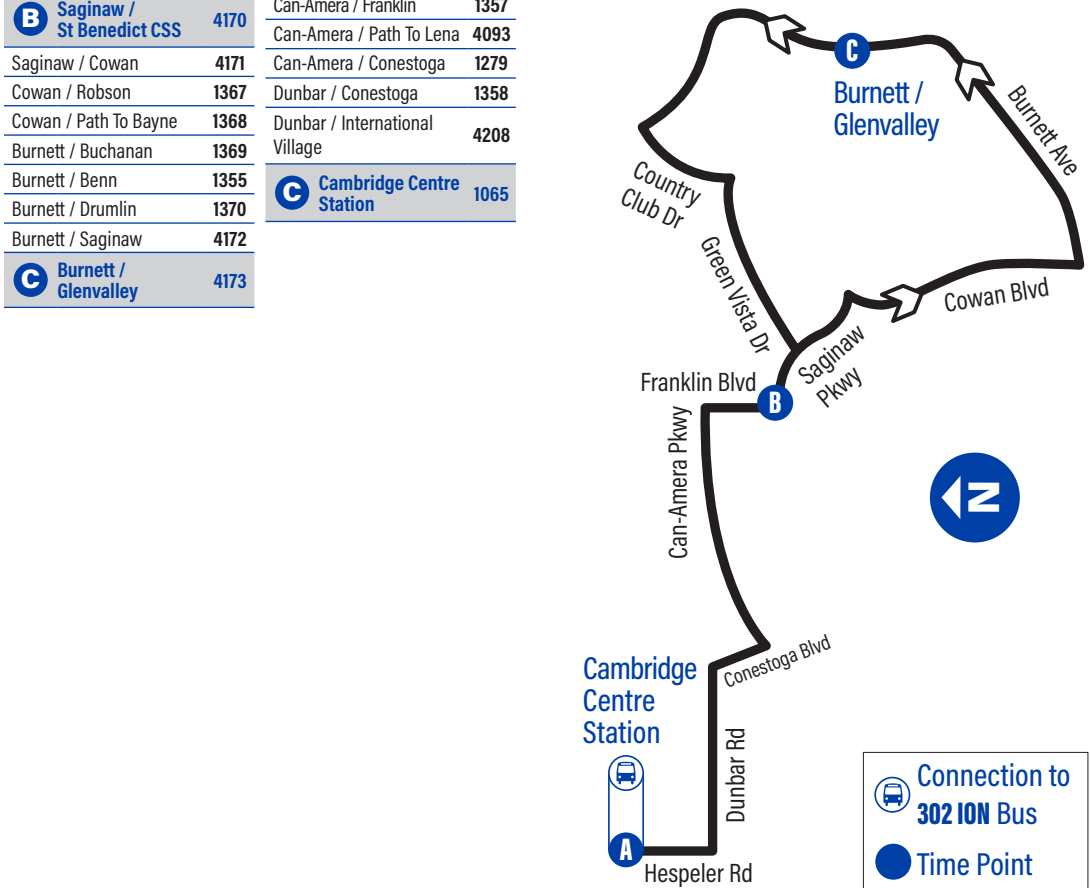

Can-Amera / Conestoga 1279

Dunbar / Conestoga 1358

Dunbar / International Village 4208

C Cambridge Centre Station 1065

Burnett

60

Effective: September 2, 2024

For the most current bus stop listing, visit grt.ca

Fares and schedules are subject to change without notice.
Weather and road conditions may cause schedule delays.

easyGO

519-585-7555 www.grt.ca TTY: 519-575-4608
Text: 57555 & key in your bus stop number

Weekday Schedule

to Burnett / Saginaw			to Cambridge Centre Station		
Depart	»»	Arrive	Depart	»»	Arrive
 Cambridge Centre Station					 Cambridge Centre Station
A					B
6:00		6:05	6:11		6:17
6:30		6:35	6:41		6:47
7:00		7:06	7:13		7:20
7:30		7:36	7:43		7:50
8:00		8:06	8:13		8:20
8:30		8:36	8:43		8:50
9:00		9:06	9:13		9:20
9:30		9:36	9:42		9:50
10:00		10:06	10:12		10:20
10:30		10:36	10:42		10:50
11:00		11:06	11:12		11:20
11:30		11:36	11:42		11:50
12:00		12:06	12:12		12:20
12:30		12:36	12:42		12:50
1:00		1:06	1:12		1:20
1:30		1:36	1:42		1:50
2:00		2:06	2:12		2:20
2:30		2:38	2:45		2:53
2:50		2:58	3:05		3:13
3:20		3:28	3:35		3:43
3:50		3:58	4:05		4:13
4:20		4:28	4:35		4:43
4:50		4:58	5:05		5:13
5:20		5:28	5:35		5:43
5:50		5:58	6:05		6:12
6:30		6:36	6:43		6:50
7:00		7:06	7:13		7:20
7:30		7:36	7:43		7:50
8:00		8:06	8:13		8:20
8:30		8:36	8:43		8:50
9:00		9:06	9:13		9:20
9:30		9:36	9:43		9:54