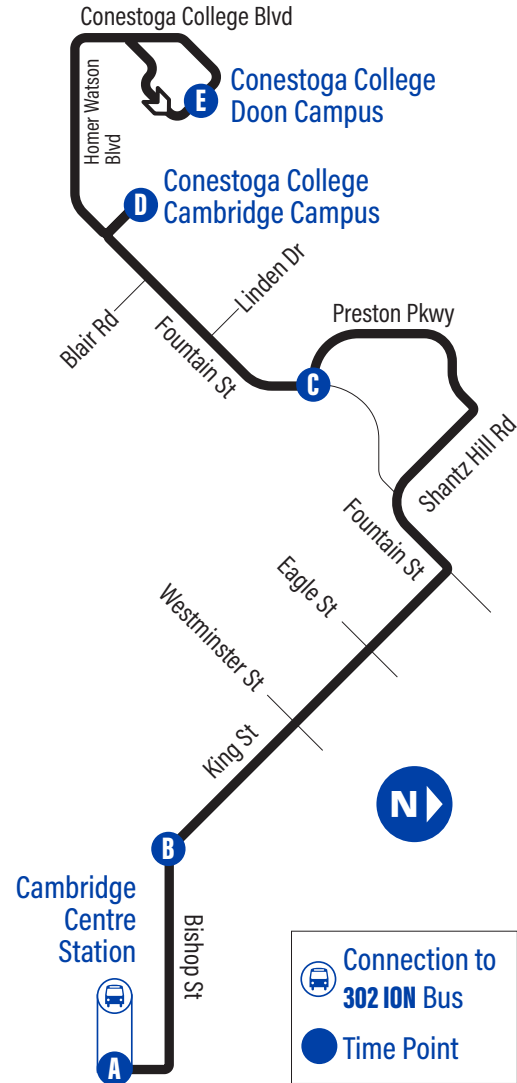

Connection to 302 ION bus

A.M.	0:00	P.M.	0:00

Fares and schedules are subject to change without notice. Weather and road conditions may cause schedule delays.

Preston

61

GRAND RIVER TRANSIT

Effective: September 2, 2024

519-585-7555   www.grt.ca   TTY: 519-575-4608
Text: 57555 & key in your bus stop number