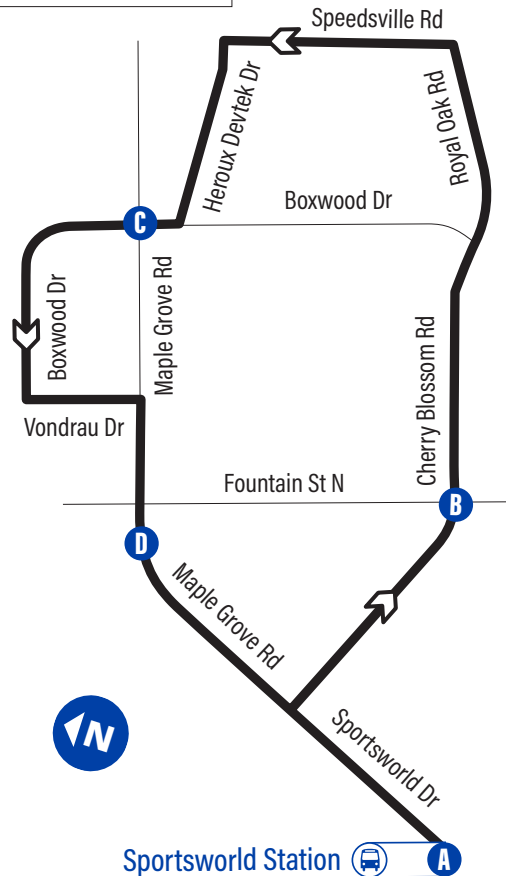

 **Speedsville**

GRT
GRAND RIVER TRANSIT

62

Effective: September 2, 2024

 **Connection to 302 ION Bus**

 **Time Point**

 **easyGO** 

519-585-7555 www.grt.ca TTY: 519-575-4608
Text: 57555 & key in your bus stop number

Bus Stops

A Sportsworld Station	1572
Maple Grove / Cherry Blossom	3939
Cherry Blossom / Barnes	2310
Cherry Blossom / Saltsman	3940
B Cherry Blossom / Fountain	2312
Cherry Blossom / Reuter	3859
Royal Oak / Boxwood	4222
250 Royal Oak Rd.	4224
Speedsville / Equestrian	4225
Heroux Devtek / Goddard	4226
C Boxwood / Maple Grove	3646
Boxwood / Vondrau	3647
Vondrau / Boxwood	3648
Maple Grove / Vondrau	3649
Maple Grove / Fountain (East Side)	1035
D Maple Grove / Fountain (West Side)	2317
Maple Grove / Saltsman	3531
Maple Grove / Cherry Blossom	2318
A Sportsworld Station	1572

Depart   Arrive

Sportsworld Station	Cherry Blossom / Fountain	Boxwood / Maple Grove	Maple Grove / Fountain (West side)	Sportsworld Station
A	B	C	D	A
6:00	6:06	6:14	6:18	6:23
6:30	6:36	6:44	6:48	6:53
7:00	7:06	7:15	7:20	7:26
7:30	7:36	7:45	7:50	7:56
8:00	8:06	8:15	8:20	8:26
8:30	8:36	8:45	8:50	8:56
9:00	9:06	9:15	9:20	9:26
9:30	9:36	9:44	9:49	9:54
10:00	10:06	10:14	10:19	10:24
10:30	10:36	10:44	10:49	10:54
11:00	11:06	11:14	11:19	11:24
11:30	11:36	11:44	11:49	11:54
12:00	12:06	12:14	12:19	12:24
12:30	12:36	12:44	12:49	12:54
1:00	1:06	1:14	1:19	1:24
1:30	1:36	1:44	1:49	1:54
2:00	2:06	2:14	2:19	2:24
2:30	2:36	2:45	2:50	2:56
3:00	3:06	3:15	3:20	3:26
3:30	3:36	3:45	3:50	3:56
4:00	4:06	4:15	4:20	4:26
4:30	4:36	4:45	4:50	4:56
5:00	5:06	5:15	5:20	5:26
5:30	5:36	5:45	5:50	5:56
6:00	6:06	6:14	6:19	6:24
6:30	6:36	6:44	6:49	6:54
7:00	7:06	7:14	7:19	7:24
7:30	7:36	7:44	7:49	7:54
8:00	8:06	8:14	8:19	8:24
8:30	8:36	8:44	8:49	8:54
9:00	9:06	9:14	9:19	9:24
9:30	9:36	9:44	9:49	9:54
10:00	10:06	10:14	10:18	10:23
10:30	10:36	10:44	10:48	10:53
11:00	11:06	11:14	11:18	11:23
11:30	11:36	11:44	11:48	11:53