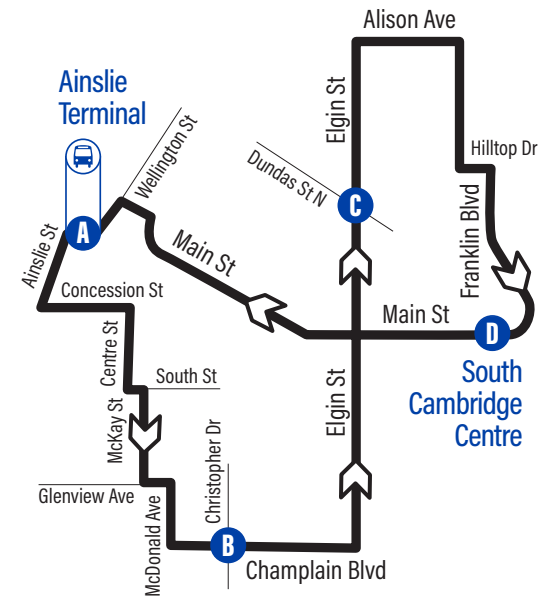

Connection to
302 ION Bus
● Time Point

For the most current bus stop listing, visit grt.ca

Fares and schedules are subject to change without notice.
Weather and road conditions may cause schedule delays.

easyGO

519-585-7555 www.grt.ca TTY: 519-575-4608
Text: 57555 & key in your bus stop number