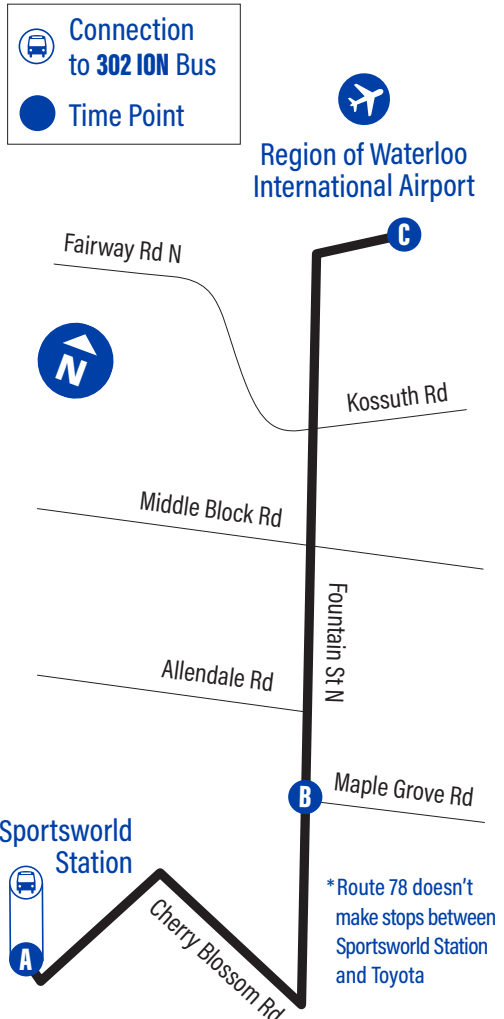

Bus Stops

to Region of Waterloo International Airport

A Sportsworld Station 1572

Fountain / Toyota Gate 1 2314

Fountain / Toyota Gate 2 2315

B Fountain / Maple Grove 4227

Fountain / Allendale 4228

Fountain / Kossuth 4229

Fountain / Toyota Gate 1 3286

A Sportsworld Station 1572

Fountain

78

Effective: September 2, 2024

For the most current bus stop listing, visit grt.ca

519-585-7555 www.grt.ca TTY: 519-575-4608
Text: 57555 & key in your bus stop number

Monday to Friday Schedule

to Region of Waterloo
International Airport

Depart >>> >>> Arrive

Sportsworld Station A	Fountain / Maple Grove	Region of Waterloo International Airport C
5:52	5:59	6:07
6:30	6:37	6:45
7:00	7:08	7:17
7:30	7:38	7:47
8:00	8:08	8:17
8:30	8:38	8:47
9:00	9:08	9:17
9:30	9:37	9:45
2:00	2:07	2:15
2:30	2:38	2:47
3:00	3:08	3:17
3:30	3:38	3:47
4:00	4:08	4:17
4:30	4:38	4:47
5:00	5:08	5:17
5:30	5:38	5:47
6:00	6:07	6:15
10:30	10:37	10:45
11:00	11:07	11:15
11:30	11:37	11:45

to Sportsworld Station

Depart >>> >>> Arrive

Region of Waterloo International Airport C	Fountain / Maple Grove	Sportsworld Station A
6:15	6:22	6:29
6:55	7:02	7:10
7:25	7:33	7:41
7:55	8:03	8:11
8:25	8:33	8:41
8:55	9:03	9:11
9:25	9:33	9:40
9:55	10:02	10:09
2:25	2:32	2:40
2:55	3:03	3:11
3:25	3:33	3:41
3:55	4:03	4:11
4:25	4:33	4:41
4:55	5:03	5:11
5:25	5:33	5:41
5:55	6:03	6:10
6:25	6:32	6:39
10:45	10:52	10:59
11:15	11:22	11:29
11:45	11:52	11:59