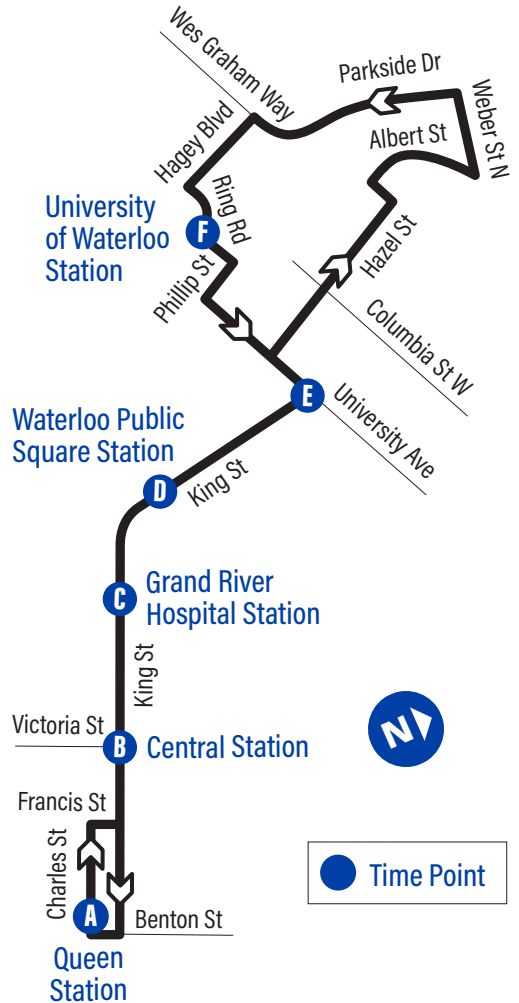

Bus Stops

to University of Waterloo Station

A Queen Station (Benton / Charles)	1089
Victoria Park Station	1313
King / Francis	1892
B Central Station	1893
King / Wellington	1896
King / Agnes	1897
King / Kitchener-Waterloo Collegiate	1898
C Grand River Hospital Station	1900
King / Union	1902
Allen Station	1904
D Waterloo Public Square Station	1907
King / Bridgeport Rd.	1909
King / Elgin	1910
King / James	1911
E University Ave. / King	1166
Hazel / Wilfrid Laurier University	1167
Hazel / Hickory	1168
Hazel / Columbia	1171
Hazel / Austin	1172
Hazel / Smallwood	1173
Hazel / Blythwood	1174
Hazel / Albert	1175
Albert / Greenbrier	1176
Albert / Longwood	1177
Weber / Albert	1178
Parkside / Cedarbrae	3627
Parkside / Bearinger	3868
Research & Technology Station	3869
Hagey / Wes Graham	3629
Hagey / Frank Tompa	3870
Hagey / U.W. - Columbia Ice Field	3872

F University Of Waterloo Station 1223

Late Night Loop

91

Effective: September 2, 2024

For the most current bus stop listing, visit grt.ca

519-585-7555 www.grt.ca TTY: 519-575-4608
Text: 57555 & key in your bus stop number