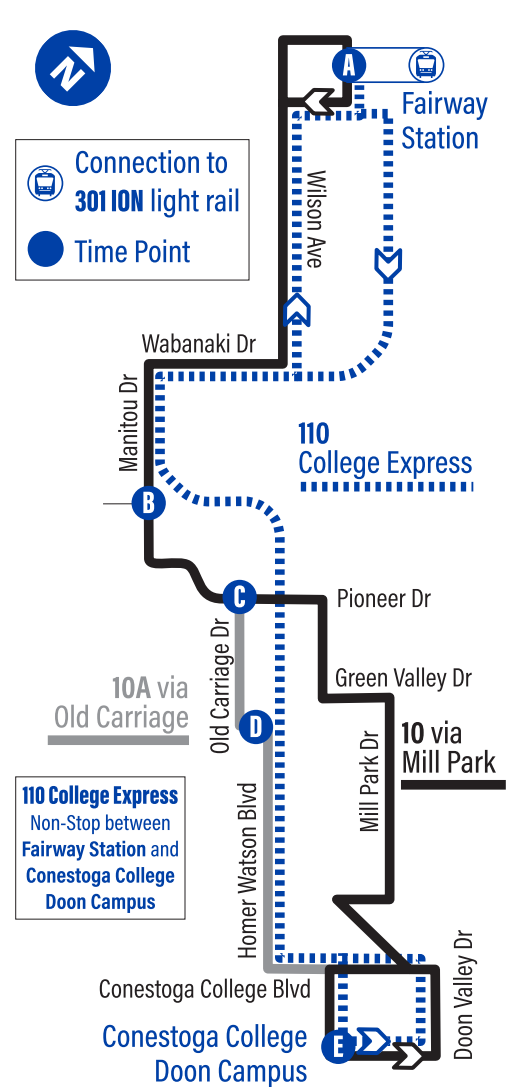

Conestoga College Doon Campus - Recreation Centre	1731
E Conestoga College Doon Campus - Door 3	1732

Connection to 301 ION Light Rail

A.M.	0:00	P.M.	0:00

Bus Stops

to Fairway Station

E Conestoga College Doon Campus - Door 3	1732
Doon Valley / Orchard Mill	1734

10A via Old Carriage Stops

Conestoga College Blvd. / Homer Watson	1728
Homer Watson / Doon South	1868
D Old Carriage / Homer Watson	1828
100 Old Carriage Dr.	1829
C Old Carriage / Pioneer Park Plaza	1830

10 via Mill Park Stops

Doon Valley / Pinnacle	1735
Pinnacle / Doon Valley	1736
Pinnacle / Amherst	1737
Pinnacle / Old Mill	1738
Old Mill / Roos	1739
Green Valley / Mill Park	1740
Green Valley / Arrowhead	1741
Green Valley / Pioneer	1742
Pioneer / Homer Watson	1743
C Pioneer / Pioneer Park Plaza	1744

Pioneer / Bechtel	1746
365 Pioneer Dr.	1747
Pioneer / Doon Village	1748
B Doon Village / Farrier	1755
Manitou / Homer Watson	1756
421 Manitou Dr.	1757
Manitou / Sasaga	1758
650 Wabanaki Dr.	1759
Wabanaki / Wilson	1760
915 Wilson Ave.	1761
808 Wilson Ave.	1762
Wilson / Goodrich	1763
Wilson / Fairway	1764

10 / 10A	
A Fairway Station	3489
A Fairway Station	3488

10 | 110

GRAND RIVER TRANSIT

Effective: September 2, 2024

519-585-7555   www.grt.ca   TTY: 519-575-4608
Text: 57555 & key in your bus stop number