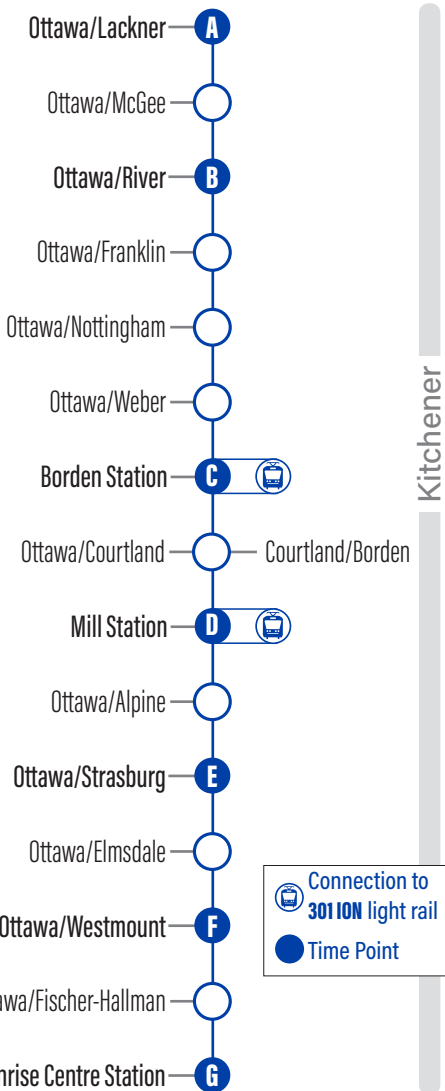

Sunday / Stat Holiday Schedule

to Sunrise Centre Station						
Depart						Arrive
A Ottawa / Lackner	B Ottawa / River	C Borden Station	D Mill Station	E Ottawa / Strasburg	F Ottawa / Westmount	G Sunrise Centre Station
7:26	7:29	7:36	7:39	7:44	7:47	7:51
7:56	7:59	8:06	8:09	8:14	8:17	8:21
8:26	8:29	8:36	8:39	8:44	8:47	8:51
8:56	8:59	9:06	9:09	9:14	9:17	9:21
9:26	9:29	9:36	9:39	9:44	9:47	9:51
9:56	9:59	10:06	10:09	10:14	10:17	10:21
10:26	10:29	10:36	10:39	10:44	10:47	10:51
10:56	10:59	11:06	11:09	11:14	11:17	11:21
11:26	11:29	11:36	11:39	11:44	11:47	11:51
11:56	11:59	12:06	12:09	12:14	12:17	12:21
12:26	12:29	12:36	12:39	12:44	12:47	12:51
12:56	12:59	1:06	1:09	1:14	1:17	1:21
1:26	1:29	1:36	1:39	1:44	1:47	1:51
1:56	1:59	2:06	2:09	2:14	2:17	2:21
2:26	2:29	2:36	2:39	2:44	2:47	2:51
2:56	2:59	3:06	3:09	3:14	3:17	3:21
3:26	3:29	3:36	3:39	3:44	3:47	3:51
3:56	3:59	4:06	4:09	4:14	4:17	4:21
4:26	4:29	4:36	4:39	4:44	4:47	4:51
4:56	4:59	5:06	5:09	5:14	5:17	5:21
5:26	5:29	5:36	5:39	5:44	5:47	5:51
5:56	5:59	6:06	6:09	6:14	6:17	6:21
6:26	6:29	6:36	6:39	6:44	6:47	6:51
6:56	6:59	7:06	7:09	7:14	7:17	7:21
7:26	7:29	7:36	7:39	7:44	7:47	7:51
7:56	7:59	8:06	8:09	8:14	8:17	8:21
8:26	8:29	8:36	8:39	8:44	8:47	8:51
8:56	8:59	9:06	9:09	9:14	9:17	9:21
9:26	9:29	9:36	9:39	9:44	9:47	9:51
9:56	9:59	10:06	10:09	10:14	10:17	10:21
10:26	10:29	10:36	10:39	10:44	10:47	10:51
10:56	10:59	11:06	11:09	11:14	11:17	11:21
11:26	11:29	11:36	11:39	11:44	11:47	11:51
11:56	11:59	12:06	12:09	12:14	12:17	12:21
12:26	12:29					

to Ottawa/Lackner						
Depart						Arrive
G Sunrise Centre Station	F Ottawa / Westmount	E Ottawa / Strasburg	D Mill Station	C Borden Station	B Ottawa / River	A Ottawa / Lackner
7:30	7:34	7:37	7:41	7:44	7:51	7:54
8:00	8:04	8:07	8:11	8:14	8:21	8:24
8:30	8:34	8:37	8:41	8:44	8:51	8:54
9:00	9:04	9:07	9:11	9:14	9:21	9:24
9:30	9:34	9:37	9:41	9:44	9:51	9:54
10:00	10:04	10:07	10:11	10:14	10:21	10:24
10:30	10:34	10:37	10:41	10:44	10:51	10:54
11:00	11:04	11:07	11:11	11:14	11:21	11:24
11:30	11:34	11:37	11:41	11:44	11:51	11:54
12:00	12:04	12:07	12:11	12:14	12:21	12:24
12:30	12:34	12:37	12:41	12:44	12:51	12:54
1:00	1:04	1:07	1:11	1:14	1:21