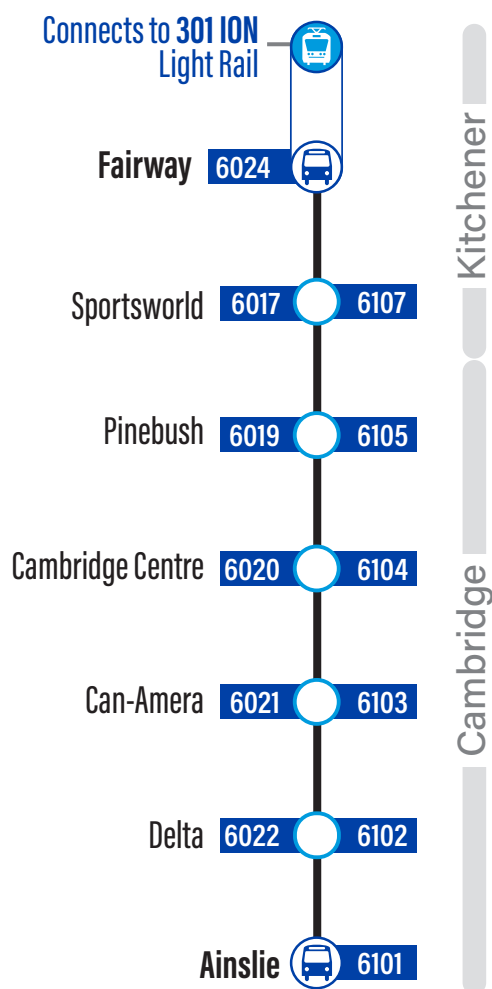

Weekday Schedule											
to Fairway Station					to Ainslie Terminal						
Depart					Arrive	Depart					Arrive
A	B	C	D	E	Fairway Station	E	D	C	B	A	
5:25	5:35	5:38	5:46	5:56		5:40	5:49	5:57	6:02	6:10	
5:45	5:55	5:58	6:06	6:16		5:55	6:04	6:12	6:17	6:25	
6:00	6:10	6:13	6:21	6:31		6:00	6:09	6:17	6:22	6:30	
6:15	6:25	6:28	6:36	6:46		6:28	6:37				
6:30	6:40	6:43	6:51	7:01		6:30	6:39	6:47	6:52	7:00	
6:45	6:55	6:58	7:08	7:18		6:45	6:54	7:02	7:09	7:18	
7:00	7:11	7:15	7:25	7:35		7:00	7:09	7:17	7:24	7:33	
7:10	7:21	7:25	7:35	7:45		7:10	7:19	7:27	7:34	7:43	
7:20	7:31	7:35	7:45	7:55		7:20	7:29	7:37	7:44	7:53	
7:30	7:41	7:45	7:55	8:05		7:30	7:39	7:47	7:54	8:03	
7:40	7:51	7:55	8:05	8:15		7:40	7:49	7:57	8:04	8:13	
7:50	8:01	8:05	8:15	8:25		7:50	7:59	8:07	8:14	8:23	
8:00	8:11	8:15	8:25	8:35		8:00	8:09	8:17	8:24	8:33	
8:10	8:21	8:25	8:35	8:45		8:10	8:19	8:27	8:34	8:43	
8:20	8:31	8:35	8:45	8:55		8:20	8:29	8:37	8:44	8:53	
8:30	8:41	8:45	8:55	9:05		8:30	8:39	8:47	8:54	9:03	
8:40	8:51	8:55	9:05	9:15		8:40	8:49	8:57	9:04	9:13	
8:50	9:01	9:05	9:15	9:25		8:50	8:59	9:07	9:14	9:23	
9:00	9:11	9:15	9:25	9:35		9:00	9:09	9:17	9:24	9:33	
9:10	9:21	9:25	9:35	9:45		9:10	9:19	9:27	9:34	9:43	
9:20	9:31	9:35	9:44	9:54		9:20	9:29	9:37	9:44	9:53	
9:30	9:42	9:46	9:55	10:05		9:30	9:40	9:48	9:55	10:04	
9:40	9:52	9:56	10:05	10:15		9:40	9:50	9:58	10:05	10:14	
9:50	10:02	10:06	10:15	10:25		9:50	10:00	10:08	10:15	10:24	
10:00	10:12	10:16	10:25	10:35		10:00	10:10	10:18	10:25	10:34	
10:10	10:22	10:26	10:35	10:45		10:10	10:20	10:28	10:35	10:44	
10:20	10:32	10:36	10:45	10:55		10:20	10:30	10:38	10:45	10:54	
10:30	10:42	10:46	10:55	11:05		10:30	10:40	10:48	10:55	11:04	
10:40	10:52	10:56	11:05	11:15		10:40	10:50	10:58	11:05	11:14	
10:50	11:02	11:06	11:15	11:25		10:50	11:00	11:08	11:15	11:24	
11:00	11:12	11:16	11:25	11:35		11:00	11:10	11:18	11:25	11:34	
11:10	11:22	11:26	11:35	11:45		11:10	11:20	11:28	11:35	11:44	
11:20	11:32	11:36	11:45	11:55		11:20	11:30	11:38	11:45	11:54	
11:30	11:42	11:46	11:55	12:05		11:30	11:40	11:48	11:55	12:04	
11:40	11:52	11:56	12:05	12:15		11:40	11:50	11:58	12:05	12:14	
11:50	12:02	12:06	12:15	12:25		11:50	12:00	12:08	12:15	12:24	
12:00	12:12	12:16	12:25	12:35		12:00	12:10	12:18	12:25	12:34	
12:10	12:22	12:26	12:35	12:45		12:10	12:20	12:28	12:35	12:44	
12:20	12:32	12:36	12:45	12:55		12:20	12:30	12:38	12:45	12:54	
12:30	12:42	12:46	12:55	1:05		12:30	12:40	12:48	12:55	1:04	
12:40	12:52	12:56	1:05	1:15		12:40	12:50	12:58	1:05	1:14	
12:50	1:02	1:06	1:15	1:25		12:50	1:00	1:08	1:15	1:24	
1:00	1:12	1:16	1:25	1:35		1:00	1:10	1:18	1:25	1:34	
1:10	1:22	1:26	1:35	1:45		1:10	1:20	1:28	1:35	1:44	
1:20	1:32	1:36	1:45	1:55		1:20	1:30	1:38	1:45	1:54	
1:30	1:42	1:46	1:55	2:05		1:30	1:40	1:48	1:55	2:04	
1:40	1:52	1:56	2:05	2:15		1:40	1:50	1:58	2:05	2:14	
1:50	2:02	2:06	2:15	2:25		1:50	2:00	2:08	2:15	2:24	
2:00	2:12	2:16	2:25	2:36		2:00	2:10	2:18	2:25	2:35	
2:10	2:22	2:26	2:37	2:48		2:10	2:20	2:28	2:35	2:46	
2:20	2:32	2:37	2:49	3:00		2:20	2:30	2:39	2:46	2:57	
2:30	2:43	2:48	3:00	3:11		2:30	2:41	2:50	2:57	3:08	
2:40	2:53	2:58	3:10	3:21		2:40	2:51	3:00	3:07	3:18	
2:50	3:03	3:08	3:20	3:31		2:50	3:01	3:10	3:17	3:28	
3:00	3:13	3:18	3:30	3:41		3:00	3:11	3:20	3:27	3:38	
3:10	3:23	3:28	3:40	3:51		3:10	3:21	3:30	3:37	3:48	
3:20	3:33	3:38	3:50	4:01		3:20	3:31	3:40	3:47	3:58	
3:30	3:43	3:48	4:00	4:11		3:30	3:41	3:50	3:57	4:08	
3:40	3:53	3:58	4:10	4:21		3:40	3:51	4:00	4:07	4:18	
3:50	4:03	4:08	4:20	4:31		3:50	4:01	4:10	4:17	4:28	
4:00	4:13	4:18	4:30	4:41		4:00	4:11	4:20	4:27	4:38	
4:10	4:23	4:28	4:40	4:51		4:10	4:21	4:30	4:37	4:48	
4:20	4:33	4:38	4:50	5:01		4:20	4:31	4:40	4:47	4:58	
4:30	4:43	4:48	5:00	5:11		4:30	4:41	4:50	4:57	5:08	
4:40	4:53	4:58	5:10	5:21		4:40	4:51	5:00	5:07	5:18	
4:50	5:03	5:08	5:20	5:31		4:50	5:01	5:10	5:17	5:28	
5:00	5:13	5:18	5:30	5:41		5:00	5:11	5:20	5:27	5:38	
5:10	5:23	5:28	5:40	5:51		5:10	5:21	5:30	5:37	5:48	
5:20	5:33	5:38	5:50	6:01		5:20	5:31	5:40	5:47	5:58	
5:30	5:43	5:48	6:00	6:10		5:30	5:41	5:50	5:57	6:07