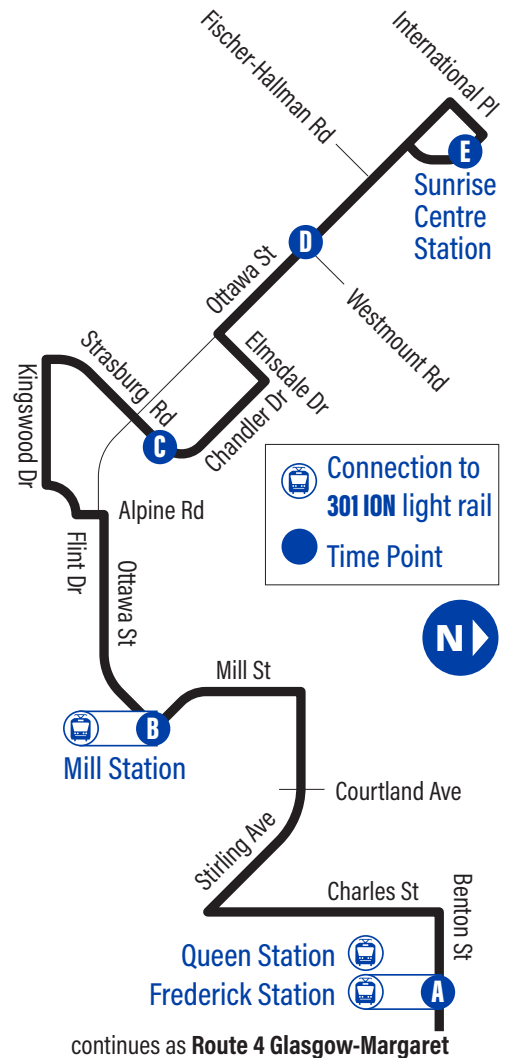

A.M.	0:00
P.M.	0:00

No stat holiday service

Bus Stops

to Sunrise Centre Station

to Frederick Station

A Frederick Station	1088	E Sunrise Centre Station	1675
Queen Station	1385	Ottawa / Fischer-Hallman	4096
Kitchener Market Station	2924	Ottawa / Williamsburg	1545
Charles / Cameron		Ottawa / Pinedale	2898
Heights Collegiate Institute	2925	D Ottawa / Westmount	4094
Charles / Stirling	1387	Ottawa / Howland	2901
Stirling / Kaufman Park	2927	Elmsdale / Ottawa	2902
Stirling / Courtland	2928	Elmsdale / Chandler	2903
Stirling / Mill	2929	Chandler / Bonfield	2904
Mill / Heiman	2930	Strasburg /	
Mill / Borden	2931	C Strasburg Transit Garage	2905
409 Mill St.	2932	Strasburg / Ottawa	2938
B Mill Station	2933	Kingswood / Lucerne	3021
Ottawa / Hoffman	2934	Flint / Kingswood	1134
Ottawa / Kehl	2935	Alpine / Ottawa	3053
Alpine / Ottawa	3052	Ottawa / Imperial	2908
Kingswood / Flint	1151	Ottawa / Hoffman	2910
Kingswood / Strasburg	3051	B Mill Station	2911
Ottawa / Strasburg	1192	Mill / Borden	2912
Strasburg /		Mill / Heiman	2913
C Strasburg Transit Garage	2863	Stirling / Mill	2914
Chandler / Bonfield	2864	Stirling / Courtland	2915
Elmsdale / Chandler	2865	Stirling / Kaufman Park	2916
Elmsdale / Ottawa	2866	Charles / Stirling	1386
Ottawa / Howland	2867	Charles / Cameron	
Ottawa / Path To		Heights Collegiate Institute	2919
Chandler	2868	Kitchener Market Station	2920
D Ottawa / Westmount	2869	Queen Station	2579
Ottawa / Howe	2870	A Frederick Station	1000
Ottawa / Williamsburg	1489	Continues as Route 4 to The Boardwalk Station	
Ottawa / Fischer-Hallman	4095		
Ottawa / International	2704		
E Sunrise Centre Station	1675		

Ottawa South

3

GRAND RIVER TRANSIT

Effective: April 22, 2024

519-585-7555 www.grt.ca TTY: 519-575-4608
Text: 57555 & key in your bus stop number

Monday to Friday Schedule

to Sunrise Centre Station

Depart >>> Arrive >>>