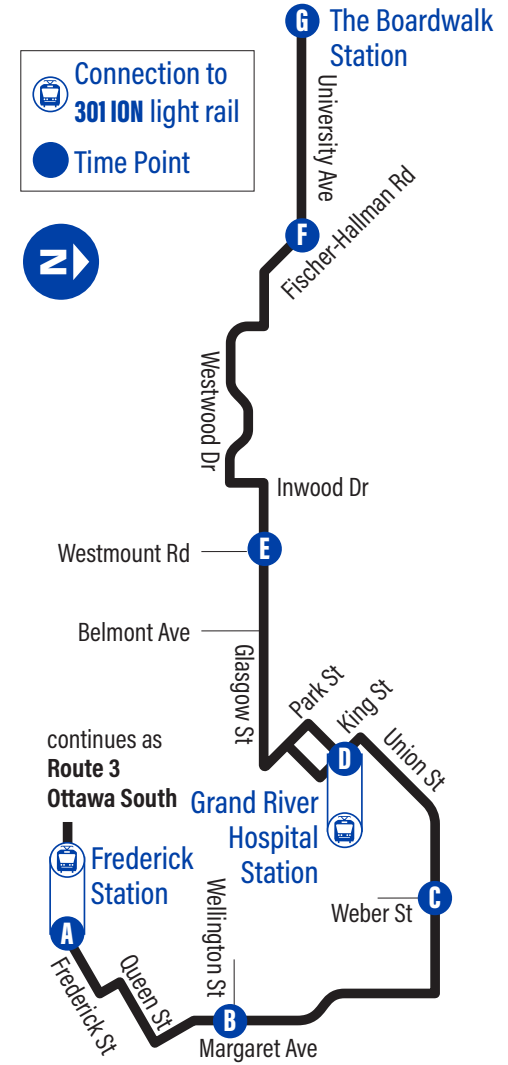

Glasgow-Margaret

4

Effective: April 22, 2024

519-585-7555 www.grt.ca TTY: 519-575-4608
Text: 57555 & key in your bus stop number