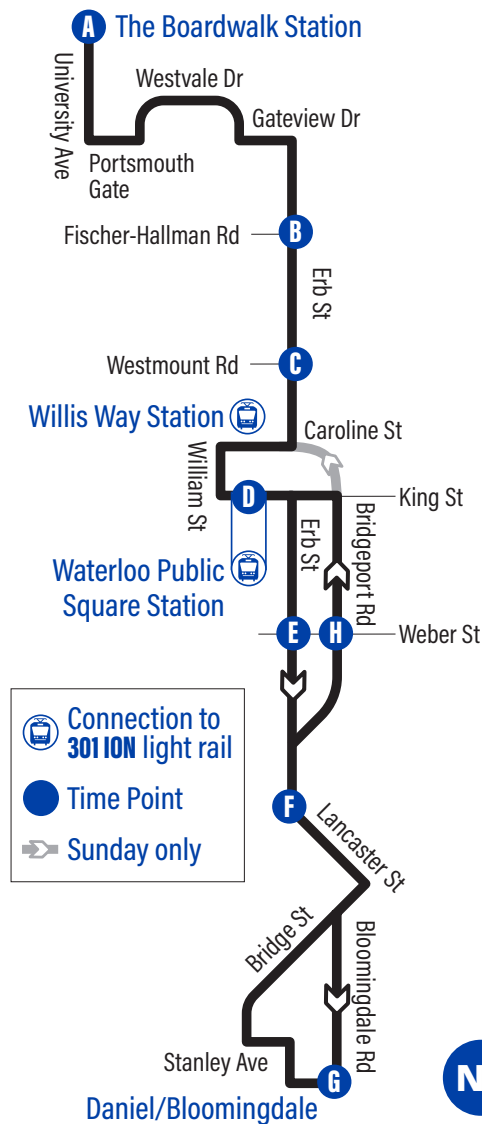

Bus Stops

to The Boardwalk Station

G Daniel / Bloomingdale 2434	King / William 1959
Bloomingdale / Stanley 2436	Willis Way Station 1960
Bloomingdale / Prince 2437	Erb / Father David Bauer 1961
Bloomingdale / Horning 2438	Erb / Avondale 1963
Bridge / Tyson 2439	Erb / Roslin 1964
Lancaster / Bridge 1943	Erb / Dietz 1965
Lancaster / General 1944	C Erb / Westmount 1966
Lancaster / Lang 1945	Erb / Mcdougall 1967
F Bridgeport Rd. / Lancaster 1946	Erb / Mulberry 1968
Bridgeport Rd. / Mackie 1947	Erb / Amos 1969
Bridgeport Rd. / Lang 1948	Erb / Culpepper 1970
Bridgeport Rd. / Goldbeck 1949	Erb / Churchill 1971
Bridgeport Rd. / Bluevale 1950	B Fischer-Hallman / Erb 5059
Bridgeport Rd. / Margaret 1951	Westvale / Gateview 5053
Bridgeport Rd. / Ellis 1952	Westvale / Heather Hill 1986
H Bridgeport Rd. / Weber 1954	Westvale / Edenvally 1988
Bridgeport Rd. / Devitt 1955	Westvale / Thorndale 4067
Bridgeport Rd. / Peppler 1956	Westvale / Cardiff 4065
King / Bridgeport Rd. 1957	Portsmouth / Springfield 4063
D Waterloo Public Square Station 4015	University Ave. / Portsmouth 3880
	University Ave. / Baker 3662
	A The Boardwalk Station 4003

Fares and schedules are subject to change without notice. Weather and road conditions may cause schedule delays.

Erb

GRT
GRAND RIVER TRANSIT

5

Effective: April 22, 2024

Connection to 301 ION light rail
● Time Point
➔ Sunday only

easyGo

519-585-7555 www.grt.ca TTY: 519-575-4608
Text: 57555 & key in your bus stop number