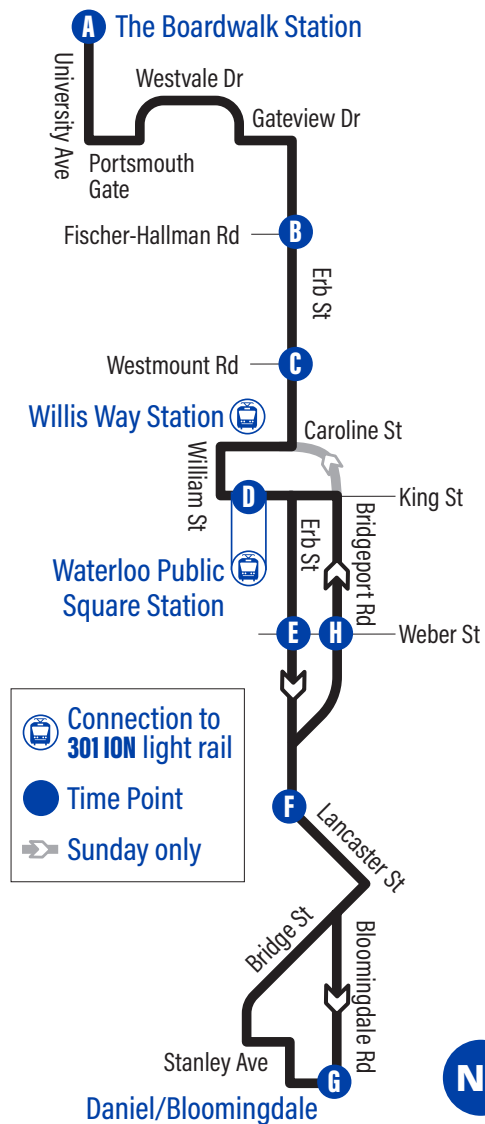

Bus Stops

to The Boardwalk Station

G Daniel / Bloomingdale 2434	King / William 1959
Bloomingdale / Stanley 2436	Willis Way Station 1960
Bloomingdale / Prince 2437	Erb / Father David Bauer 1961
Bloomingdale / Horning 2438	Erb / Avondale 1963
Bridge / Tyson 2439	Erb / Roslin 1964
Lancaster / Bridge 1943	Erb / Dietz 1965
Lancaster / General 1944	C Erb / Westmount 1966
Lancaster / Lang 1945	Erb / Mcdougall 1967
F Bridgeport Rd. / Lancaster 1946	Erb / Mulberry 1968
Bridgeport Rd. / Mackie 1947	Erb / Amos 1969
Bridgeport Rd. / Lang 1948	Erb / Culpepper 1970
Bridgeport Rd. / Goldbeck 1949	Erb / Churchill 1971
Bridgeport Rd. / Bluevale 1950	B Fischer-Hallman / Erb 5059
Bridgeport Rd. / Margaret 1951	Westvale / Gateview 5053
Bridgeport Rd. / Ellis 1952	Westvale / Heather Hill 1986
H Bridgeport Rd. / Weber 1954	Westvale / Edenvally 1988
Bridgeport Rd. / Devitt 1955	Westvale / Thorndale 4067
Bridgeport Rd. / Peppler 1956	Westvale / Cardiff 4065
King / Bridgeport Rd. 1957	Portsmouth / Springfield 4063
D Waterloo Public Square Station 4015	University Ave. / Portsmouth 3880
	University Ave. / Baker 3662
	A The Boardwalk Station 4003

Fares and schedules are subject to change without notice. Weather and road conditions may cause schedule delays.

Erb

GRT
GRAND RIVER TRANSIT

5

Effective: April 22, 2024

519-585-7555 www.grt.ca TTY: 519-575-4608
Text: 57555 & key in your bus stop number