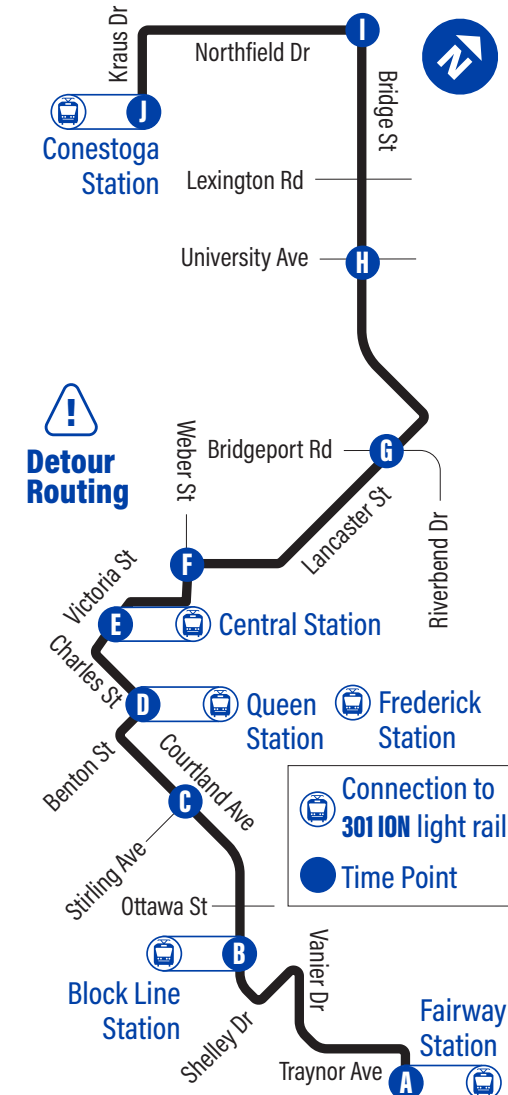

GRT
GRAND RIVER TRANSIT

6

Effective: April 22, 2024

easyGO

519-585-7555 www.grt.ca TTY: 519-575-4608
Text: 57555 & key in your bus stop number