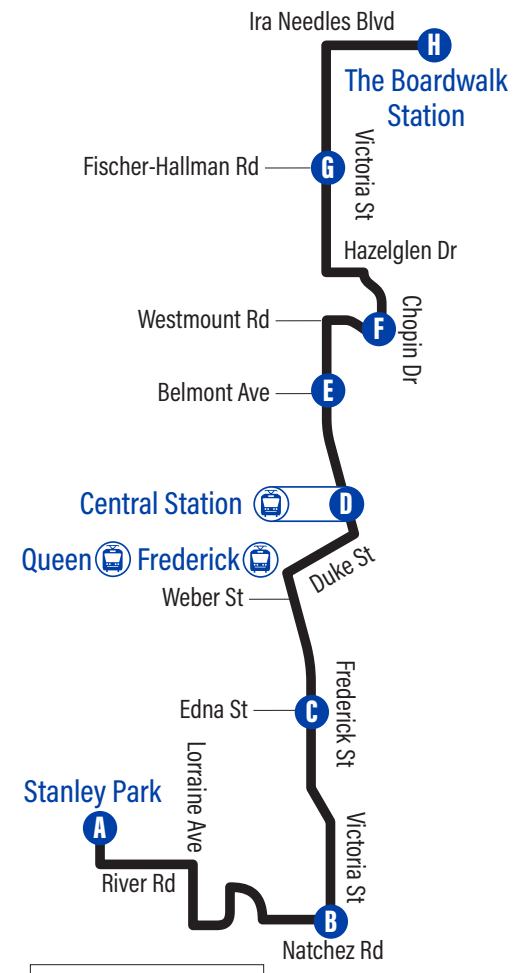

Effective: April 22, 2024

Connection to 301 ION light rail

Time Point