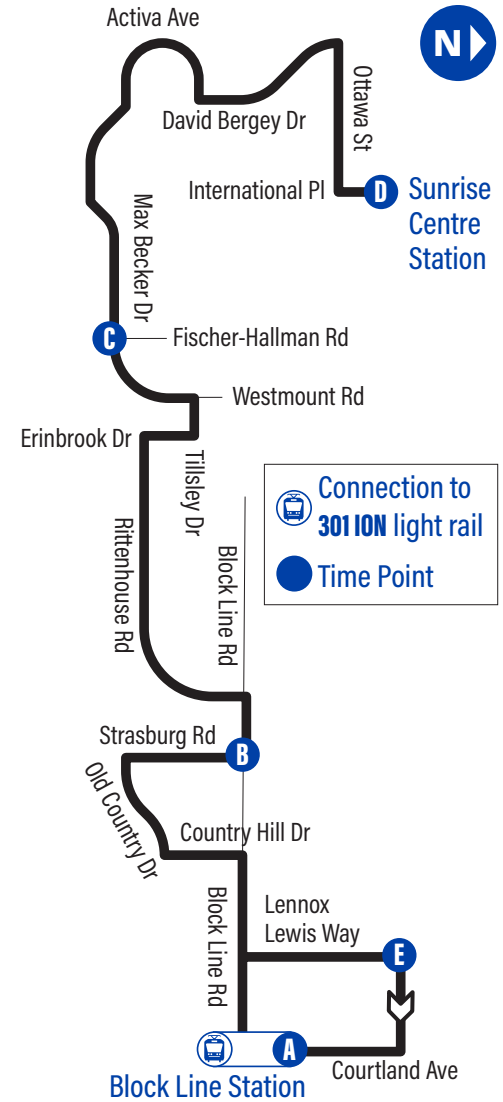

Laurentian West

22

GRAND RIVER TRANSIT

Effective: April 22, 2024

Monday to Friday Schedule

to Sunrise Centre Station

Depart >>> >>> Arrive

Block Line Station	Block Line / Strasburg	Max Becker / Fischer-Hallman	Sunrise Centre Station
A	B	C	D
5:55	6:03	6:11	6:21
6:25	6:33	6:41	6:51
6:55	7:03	7:10	7:20
7:29	7:38	7:45	7:55
8:04	8:13	8:20	8:30
8:34	8:43	8:50	9:00
9:04	9:13	9:20	9:30
9:33	9:41	9:48	9:58
10:01	10:09	10:16	10:26
10:31	10:39	10:46	10:56
11:01	11:09	11:16	11:26
11:31	11:39	11:46	11:56
12:01	12:09	12:16	12:26
12:31	12:39	12:46	12:56
1:01	1:09	1:16	1:26
1:31	1:39	1:46	1:56
2:01	2:09	2:16	2:26
2:31	2:41	2:49	3:00
3:02	3:12	3:20	3:31
3:32	3:42	3:50	4:01
4:02	4:12	4:20	4:31
4:32	4:42	4:50	5:01
5:02	5:12	5:20	5:31
5:32	5:42	5:50	6:01
6:01	6:10	6:17	6:28
6:30	6:39	6:46	6:57
7:00	7:09	7:16	7:27
7:30	7:39	7:46	7:57
8:00	8:09	8:16	8:27
8:30	8:39	8:46	8:57
9:00	9:09	9:16	9:27
9:30	9:39	9:46	9:57
10:00	10:08	10:15	10:24
10:29	10:37	10:44	10:53
10:59	11:07	11:14	11:23