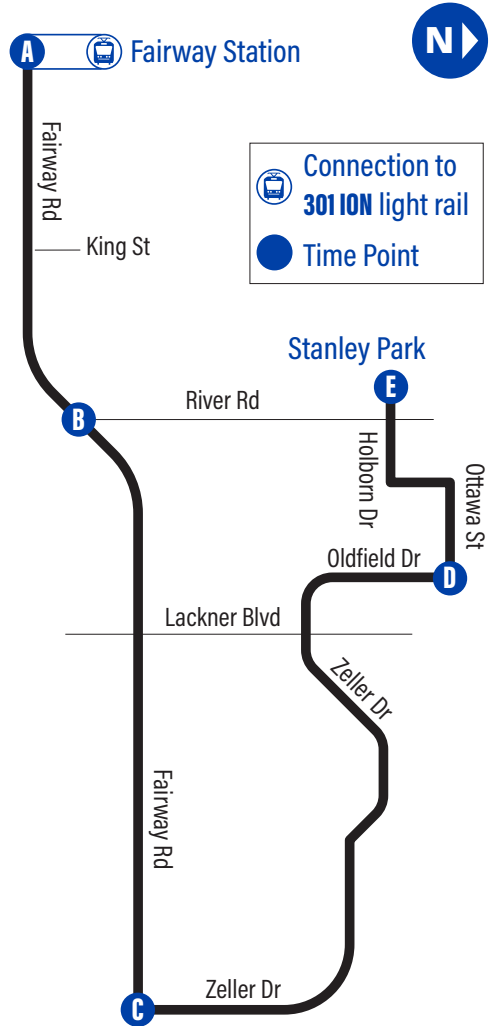

# Bus Stops

## to Stanley Park

<b>A</b> Fairway Station	3491
Fairway / Highway 8	1047
Fairway / King	1048
Fairway / Morgan	1049
Fairway / Thaler	1050
<b>B</b> Fairway / River	1052
Fairway / Sims Estate	3568
Fairway / Fairway Cres.	1053
900 Fairway Rd. N.	3725
Fairway / Chicopee Hills	2029
Fairway / Upper Mercer	2031
<b>C</b> Zeller / Fairway	2032
Zeller / Watervale	2033
Old Zeller / Eden Oak	2034
Old Zeller / Zeller	2036
Zeller / Brookmead	2037
Zeller / Janet	2042
Zeller / Lackner	2043
Oldfield / Brierdale	3507
Old Zeller / Edenbridge	2056
Oldfield / Batterswood	1026
Oldfield / Casey	1027
<b>D</b> Oldfield / Ottawa	3395
Ottawa / Heritage	1689
Ottawa / Mcgee	1690
Old Chicopee / Ottawa	2379
Holborn / Old Chicopee	2380
<b>E</b> Stanley Park Mall	2381

## to Fairway Station

<b>E</b> Stanley Park Mall	2381
Ottawa / Old Chicopee	2384
Ottawa / Mcgee	1671
<b>D</b> Ottawa / Heritage	1030
Oldfield / Ottawa	1334
Oldfield / Jadestone	1059
Oldfield / Drumoak	1060
Oldfield / Edenbridge	2017
Oldfield / Springmount	1061
Oldfield / Lackner	1062
Zeller / Susan	2018
Zeller / Wild Meadow	2019
Old Zeller / Zeller	1990
Old Zeller / Path To Pebblecreek Ct.	1991
Zeller / Pebblecreek	1993
<b>C</b> Zeller / Fairway	2008
Fairway / Pebblecreek	2028
Fairway / Chicopee Hills	2030
Fairway / Lackner	3726
Fairway / Idle Creek	1038
Fairway / Briar Meadow	3570
Fairway / Old Chicopee	1039
<b>B</b> Fairway / River	3731
Fairway / Thaler	3481
Fairway / Morgan	1041
Fairway / King (East Side)	1042
Fairway / King (West Side)	1043
Fairway / Wabanaki	1044
<b>A</b> Fairway Station	3491