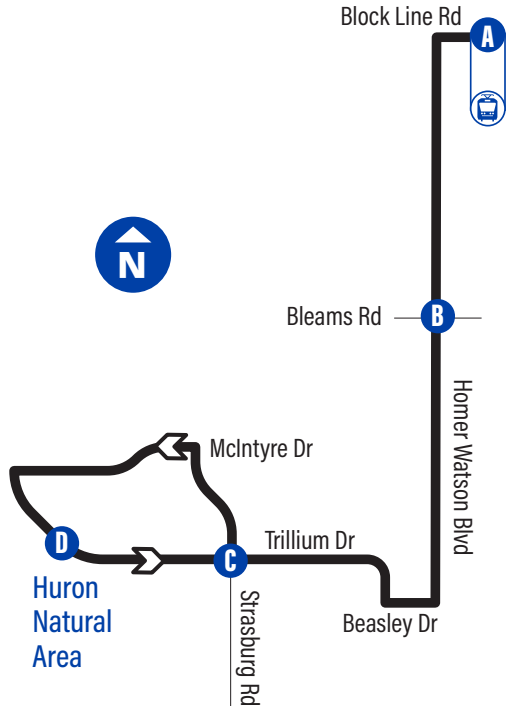

Bus Stops

to Trillium/ Washburn

A Block Line Station 1463

Block Line / St Marys High School 3474

Block Line / Hanover 1033

B Homer Watson / Bleams 2398

Beasley / Homer Watson 2399

Trillium / Steckle 1792

Trillium / Adam Ferrie 1793

Trillium / Shoemaker 1794

C Trillium / Strasburg 1691

1455 Strasburg Rd. 1843

Mcintyre / Strasburg 1777

Mcintyre / Mcbrine 1778

222 McIntyre Dr. 1779

McIntyre / Trillium 1780

Trillium / Washburn 1781

820 Trillium Dr. 3724

D Trillium / Huron Natural Area 1781

to Block Line Station

D Trillium / Huron Natural Area 1781

820 Trillium Dr. 3724

Trillium / Mcbrine 1784

C Trillium / Strasburg 1785

Trillium / Shoemaker 1786

Trillium / Adam Ferrie 1787

Trillium / Steckle 1788

Trillium / Beasley 2385

Beasley / Homer Watson 2386

B Homer Watson / Bleams 2387

Block Line / Fallowfield 2024

Block Line / St Marys High School 2025

A Block Line Station 1463

Trillium

GRT
GRAND RIVER TRANSIT

26

Effective: April 22, 2024

Block Line Station

Connection to 301 ION light rail

Time Point

easyGO