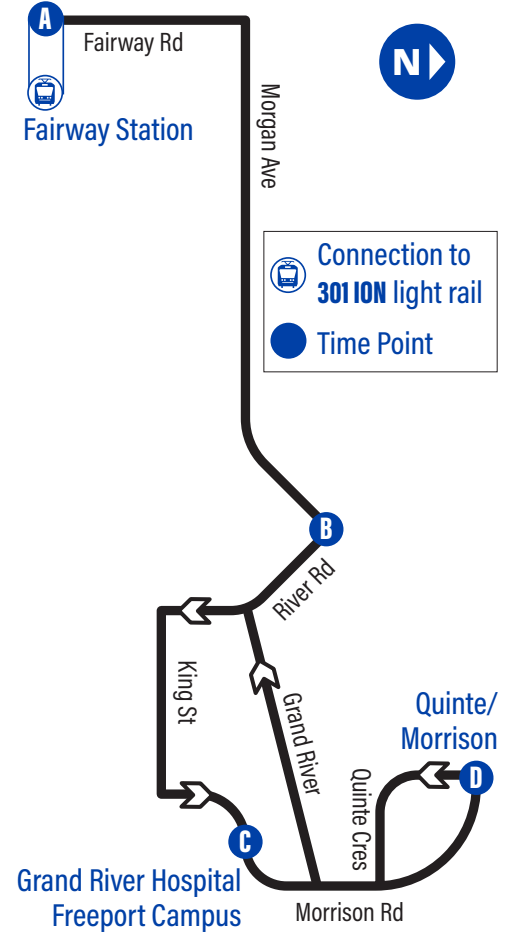

No Stat Holiday Service

Bus Stops

to Quinte / Morrison

to Fairway Station

A Fairway Station	3491
Fairway / Highway 8	1047
Fairway / King	1048
141 Morgan Ave.	2473
Morgan / Pepperwood	2474
Morgan / Greendale	2475
B Morgan / River	2476
River / King	2477
Grand River - Freeport Campus	1655
C Morrison / Grand River Hospital - Freeport Campus	1647
Morrison / Grand River Blvd.	1648
Morrison / Path to Morrison Blvd.	1649
Morrison / Grand River Blvd.	1650
D Quinte / Morrison	1651

D Quinte / Morrison	1651
Morrison / Quinte	1652
Morrison / Path to Morrison Blvd.	1653
Morrison / Grand River Blvd.	2479
Grand River Blvd./Grand River	1656
B Morgan / River	1657
Morgan / Greendale	1658
Morgan / Southhill	1659
Morgan / Fairway	1660
Fairway / King (East Side)	1042
Fairway / King (West Side)	1043
Fairway / Wabanaki	1044
A Fairway Station	3491

Morrison

27

Effective: April 22, 2024

Grand River Hospital
Freeport Campus

519-585-7555 www.grt.ca TTY: 519-575-4608
Text: 57555 & key in your bus stop number