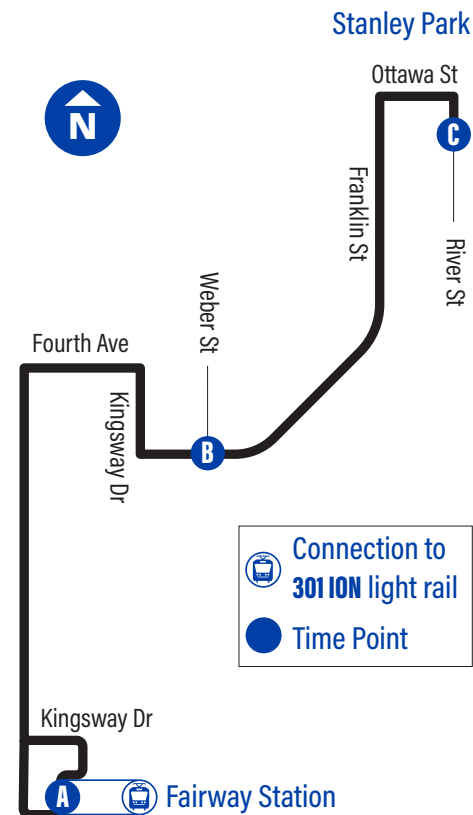

Connection to 301 ION Light Rail

A.M.	0:00
P.M.	0:00

Bus Stops

to Stanley Park

to Fairway Station

A Fairway Station 3495	C Stanley Park Mall 2381
Wilson / Balfour 2497	Ottawa / Midland 2926
Wilson / Traynor 2506	Franklin / Ottawa 2853
Wilson / Woodhaven 2597	Franklin / Penrose 2854
Wilson / Franklin 2599	Franklin / Bradley 2855
Wilson / Fifth 2600	Franklin / Dalewood 2856
Fourth / Wilson 2601	Franklin / Kenneth 2857
Fourth / Connaught 2602	Franklin / Trafalgar 2858
Fourth / Kingsway 2603	Franklin / Shuh 2859
B Franklin / Weber 2968	Franklin / Prospect 2860
Franklin / Prospect 2624	B Franklin / Weber 2967
Franklin / Shuh 2625	Fourth / Kingsway 2575
Franklin / Trafalgar 2626	Fourth / Connaught 2576
Franklin / Kenneth 2627	Fourth / Wilson 2591
Franklin / Dalewood 2628	Wilson / Franklin 2592
Franklin / Bradley 2629	Wilson / Fairlawn 2593
Franklin / Dreger 2630	Wilson / Traynor 2594
Ottawa / Franklin 1953	Wilson / Balfour 2595
Ottawa / Midland 2922	A Fairway Station 3495
River / Stanley Park Mall 2923	
C Stanley Park Mall 1668	

Franklin North

GRT
GRAND RIVER TRANSIT

28

Effective: April 22, 2024

easyGO

519-585-7555 www.grt.ca TTY: 519-575-4608
Text: 57555 & key in your bus stop number

Fares and schedules are subject to change without notice.
Weather and road conditions may cause schedule delays.