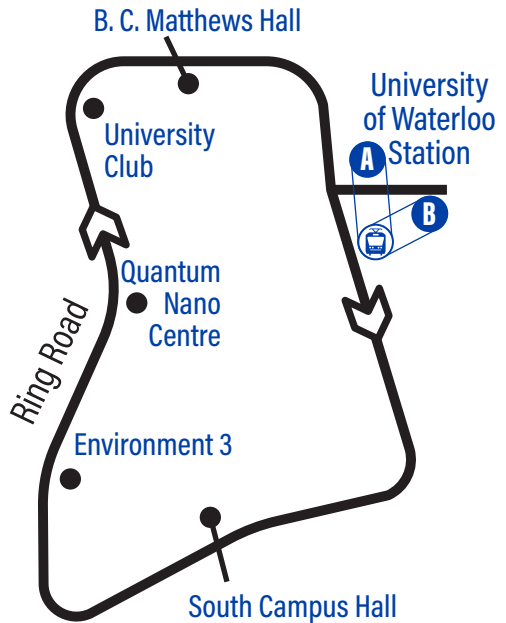

Ring Road

30

Effective: April 22, 2024

EasyGO makes taking transit easy

1. Online Trip Planner:
grt.ca
2. Next Bus Text: get information on the next bus times sent to your phone (does not apply to Flex Stops)
Text 57555 + (4 digit bus stop #)
3. Next Bus Call: call to hear the next bus times for your stop (does not apply to Flex Stops)
519-585-7555
4. EasyGO Real-Time Desktop Map: plan trips by seeing and click on different routes and stops
grt.ca

Monday to Friday		Saturday	
Ring Road		Ring Road	
Depart	Arrive	Depart	Arrive
 University of Waterloo Station	 University of Waterloo Station	 University of Waterloo Station	 University of Waterloo Station
A	B	A	B
5:52	6:01	7:09	7:17
6:18	6:27	7:39	7:47
6:35	6:44	8:09	8:17
6:50	6:59	8:39	8:47
7:07	7:17	9:09	9:17
7:33	7:43	9:42	9:50
7:48	7:58	10:12	10:20
8:03	8:13	10:42	10:50
8:18	8:28	11:12	11:20
8:33	8:43	11:42	11:50
8:48	8:58	12:12	12:20
9:03	9:13	12:42	12:50
9:18	9:28	1:12	1:20
9:33	9:43	1:42	1:50
9:48	9:58	2:12	2:20
10:03	10:13	2:42	2:50
10:17	10:27	3:12	3:20
10:29	10:39	3:42	3:50
10:44	10:54	4:12	4:20
10:59	11:09	4:42	4:50
11:14	11:24	5:12	5:20
11:29	11:39	5:42	5:50
11:44	11:54	6:12	6:20
11:59	12:09	6:41	6:49
12:14	12:24	7:09	7:17
12:29	12:39	7:39	7:47
12:44	12:54	8:09	8:17
12:59	1:09	8:39	8:47
1:14	1:24	9:09	9:17
1:29	1:39	9:39	9:47
1:44	1:54	10:09	10:17
1:59	2:09	10:39	10:47
2:14	2:24	11:09	11:17
2:29	2:39	11:39	11:47
2:45	2:55	12:09	12:17
3:01	3:11		
3:19	3:29		
3:35	3:45		
3:50	4:00		
4:05	4:15		
4:20	4:30		
4:35	4:45		
4:50	5:00		
5:05	5:15		
5:20	5:30		
5:35	5:45		
5:50	6:00		
6:05	6:14		
6:17	6:26		
6:29	6:38		
6:44	6:53		
6:57	7:06		
7:26	7:35		
7:56	8:05		
8:26	8:35		
8:56	9:05		
9:26	9:35		
9:56	10:04		
10:24	10:32		
10:50	10:58		
11:16	11:24		
11:46	11:54		