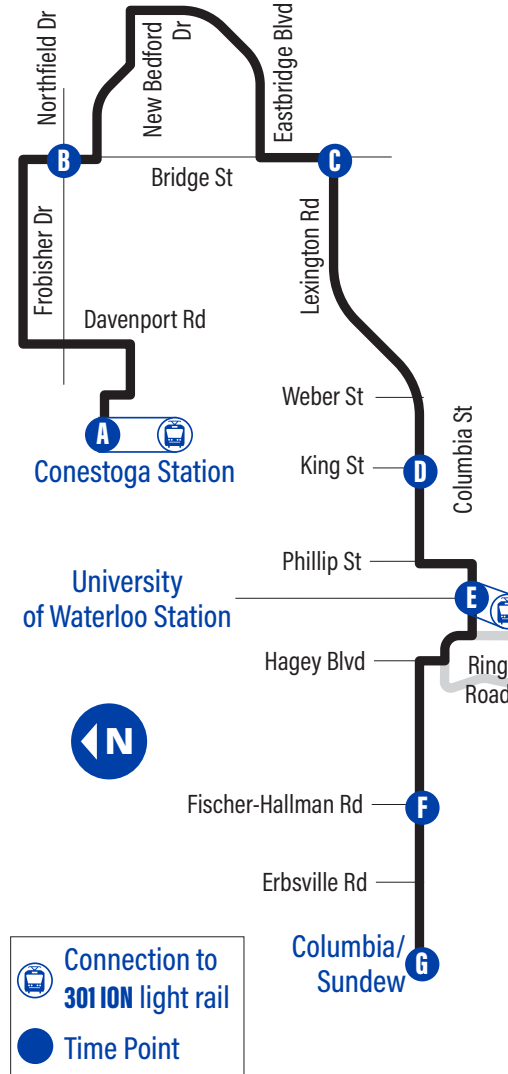

to Conestoga Station

G Columbia / Sundew	4023
Columbia / St Moritz	4019
Columbia / Lucerne	4021
Columbia / Salzburg	4018
Columbia / Erbsville	4012
Columbia / Cavendish	4013
Columbia / Bennington	4024
450 Columbia St. W.	4025
F Columbia / Fischer-Hallman	1116
Columbia / U.W. - Columbia Lake Village	1117
Columbia / Old Post	1118
Columbia / U.W. - Ron Eydtt Village	1119
Columbia / U.W. - Village 1	1120
Columbia / University of Waterloo	3899
E University Of Waterloo Station	1223
Columbia / Phillip	3887
Columbia / Lester	2522
Columbia / Albert	2523
Columbia / Hazel	2524
Columbia / Holly	2525
D Columbia / King	2526
Columbia / Weber	3773
Columbia / Marsland	3747
Lexington / Dearborn Pl.	3622
Lexington / Dearborn Blvd	3748
Lexington / Davenport	2817
Lexington / Dunvegan	3677
Lexington / Lee	2819
C Lexington / Bridge	3749
Bridge / Whitmore	3790
Bridge / Eastbridge	1925
Eastbridge / Cabot	1926
Eastbridge / Bonavista	1927
Eastbridge / Bluenose Park	1928
Eastbridge / New Bedford	1929
New Bedford / Starboard	3598
New Bedford / Chesapeake	3599
Chesapeake / Pleasant Bay	3443
Chesapeake / Chesapeake Cres.	1121
Bridge / Chesapeake (North)	4016
B Bridge / Labrador	4050
Frobisher / Bridge	3757
Frobisher / Superior	3758
Frobisher / McMurray	3759
Frobisher / Davenport	2067
Davenport / Northfield	1204
Davenport / Old Abbey	3393
A Conestoga Station	4005

For the most current bus stop listing, visit grt.ca

Columbia

31

Effective: April 22, 2024

Connection to 301 ION light rail
Time Point

519-585-7555   www.grt.ca   TTY: 519-575-4608
Text: 57555 & key in your bus stop number