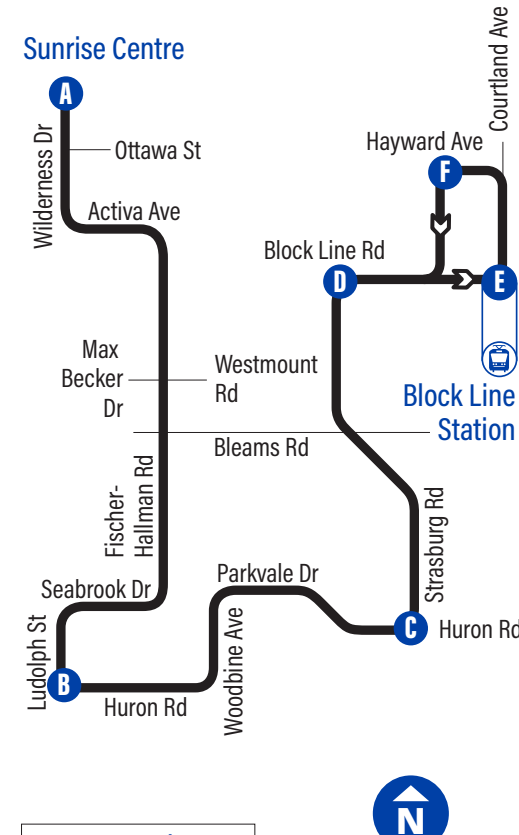

Huron

33

Effective: April 22, 2024

Connection to 301 ION light rail

Time Point

Connection to 301 ION Light Rail

A.M.	0:00
P.M.	0:00

No Stat Holiday Service

Fares and schedules are subject to change without notice. Weather and road conditions may cause schedule delays.

519-585-7555 www.grt.ca TTY: 519-575-4608
Text: 57555 & key in your bus stop number