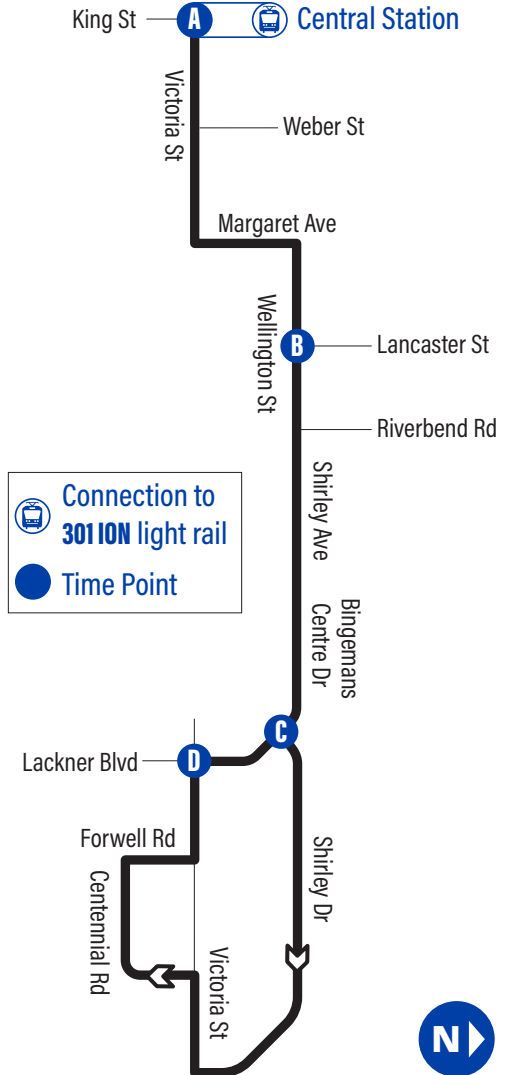

Bingemans Centre Dr. / Binge 3420

400 Bingemans Centre Dr. 3419

274 Shirley Ave. 3417

200 Shirley Ave. 3406

68 Shirley Ave. 3406

Shirley / Riverbend 3404

809 Wellington St. N. 3403

Wellington / Spring Valley 3402

B Wellington / Major 2447

Wellington / St Leger 2448

Wellington / Margaret 2449

Victoria / Margaret 2449

Victoria / Kitchener Rail Station 1921

A Central Station 1474

For the most current bus stop listing, visit grt.ca

Bingemans

GRT
GRAND RIVER TRANSIT

34

Effective: April 22, 2024

easyGO

519-585-7555 www.grt.ca TTY: 519-575-4608
Text: 57555 & key in your bus stop number

Monday to Friday Schedule

to Shirley / Victoria			
Depart	»»»		»»» Arrive
Central Station A	Wellington / Lancaster B	Bingemans Centre Dr / Shirley C	Victoria / Bingemans Centre Dr D
6:37	6:43	6:50	6:58
		7:05	7:13
7:07	7:13	7:20	7:28
		7:35	7:43
7:37	7:43	7:50	7:58
		8:05	8:13
8:07	8:13	8:20	8:28
		8:35	8:43
8:37	8:43	8:50	8:58
		9:05	9:13
2:37	2:43	2:49	2:58
		3:05	3:14
3:05	3:11	3:17	3:26
		3:35	3:44
3:35	3:41	3:47	3:56
		4:05	4:14
4:05	4:11	4:17	4:26
		4:35	4:44
4:35	4:41	4:47	4:56
		5:05	5:14
5:05	5:11	5:17	5:26
		5:35	5:44
10:30	10:35	10:42	10:50
		11:05	11:13

to Central Station			
Depart	»»»		Arrive
Victoria / Bingemans Centre Dr D	Wellington / Major B	Central Station A	
7:13	7:21	7:26	
7:43	7:51	7:56	
8:13	8:21	8:26	
8:43	8:51	8:56	
9:13	9:21	9:26	
3:14	3:22	3:27	
3:44	3:52	3:57	
4:14	4:22	4:27	
4:44	4:52	4:57	
5:14	5:22	5:27	
5:44	5:52	5:57	
11:13	11:20	11:24	