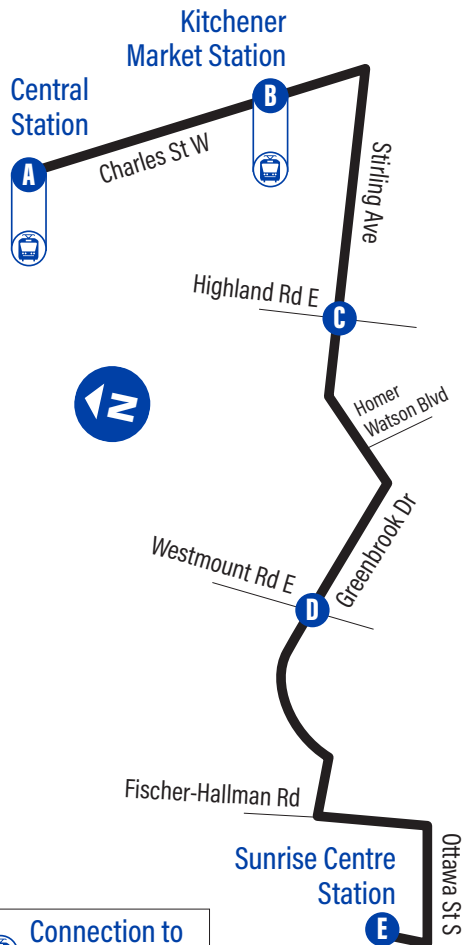

Bus Stops

to Central Station

to Sunrise Centre Station

E Sunrise Centre Station 1675	A Central Station 1474
International / Wake Robin 1676	Charles / Water 1273
Greenbrook / Ruskview 3094	Queen Station (Charles / Benton) 1385
Greenbrook / Birchcliff 3095	B Kitchener Market Station 2924
Greenbrook / Forest Hill Centre 3096	Charles / Cameron Heights Collegiate Institute 2925
D Greenbrook / Westmount 3097	Charles / Stirling 1387
Greenbrook / Forest Hill 3098	Stirling / Kaufman Park 2927
Greenbrook / Lakeside 3099	Stirling / Courtland 2928
Greenbrook / Stirling 3100	Stirling / Mill 2929
Stirling / Homer Watson 2691	C Stirling / Highland 2311
Stirling / Mausser 3102	Stirling / Lorne 3075
Stirling / Lorne 3103	Stirling / Mausser 3076
C Stirling / Highland 2309	Stirling / Homer Watson 2684
Stirling / Mill 2914	Greenbrook / Stirling 3083
Stirling / Courtland 2915	Greenbrook / Lakeside 3084
Stirling / Kaufman Park 2916	Greenbrook / Forest Hill 3085
Charles / Stirling 1386	Greenbrook / Graystone 2828
Charles / Cameron Heights Collegiate Institute 2919	Greenbrook / Stonybrook 2825
B Kitchener Market Station 2920	Greenbrook / Birchcliff 3091
Queen Station (Charles / Benton) 1376	Greenbrook / Fischer-Hallman 3093
Victoria Park Station 1313	Ottawa / International 2704
Charles / Water 1292	D Sunrise Centre Station 1675
A Central Station 3226	

For the most current bus stop listing, visit grt.ca

Greenbrook

GRT
GRAND RIVER TRANSIT

35

Effective: April 22, 2024

Connection to
301 ION light rail

Time Point

easyGO