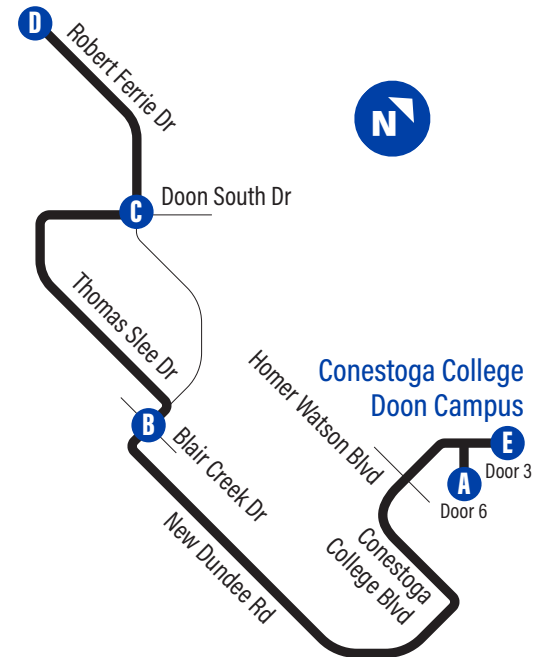

Robert Ferrie/
Forest Creek

Time Point

easyGO

519-585-7555 www.grt.ca TTY: 519-575-4608
Text: 57555 & key in your bus stop number

Monday to Friday Schedule

to Robert Ferrie/Forest Creek		
Depart >>>	>>> Arrive	
Conestoga College Doon Campus - Door 6 A	Robert Ferrie / Blair Creek B	Robert Ferrie / Forest Creek D
7:00	7:07	7:12
7:30	7:37	7:42
8:00	8:07	8:12
8:30	8:37	8:42
9:00	9:07	9:12
9:30	9:37	9:42
10:00	10:07	10:12
10:30	10:37	10:42
11:00	11:07	11:12
11:30	11:37	11:42
12:00	12:07	12:12
12:30	12:37	12:42
1:00	1:07	1:12
1:30	1:37	1:42
2:00	2:07	2:12
2:30	2:38	2:44
3:00	3:08	3:14
3:30	3:38	3:44
4:00	4:08	4:14
4:30	4:38	4:44
5:00	5:08	5:14
5:30	5:38	5:44
6:00	6:08	6:14
6:30	6:38	6:44
7:00	7:08	7:14
7:30	7:38	7:44
8:00	8:08	8:14
8:30	8:38	8:44
9:00	9:08	9:14
9:30	9:38	9:44
10:00	10:06	10:12
10:30	10:36	10:42

to Conestoga College Doon Campus		
Depart >>>	>>> Arrive	
Doon South / Robert Ferrie C	Robert Ferrie / Blair Creek B	Conestoga College Doon Campus - Door 3 E
6:16	6:20	6:28
7:17	7:22	7:30
7:30	7:35	7:43
7:47	7:52	8:00
8:17	8:22	8:30
8:47	8:52	9:00
9:17	9:22	9:30
9:46	9:51	9:58
10:16	10:21	10:28
10:46	10:51	10:58
11:16	11:21	11:28
11:46	11:51	11:58
12:16	12:21	12:28
12:46	12:51	12:58
1:16	1:21	1:28
1:46	1:51	1:58
2:16	2:21	2:28
2:48	2:53	3:01
3:18	3:23	3:31
3:48	3:53	4:01
4:18	4:23	4:31
4:48	4:53	5:01
5:18	5:23	5:31
5:48	5:53	6:01
6:18	6:21	6:29
6:48	6:51	6:59
7:18	7:21	7:29
7:48	7:51	7:59
8:18	8:21	8:29
8:48	8:51	8:59
9:18	9:21	9:29
9:48	9:51	9:59
10:15	10:18	10:26
10:45	10:48	10:56