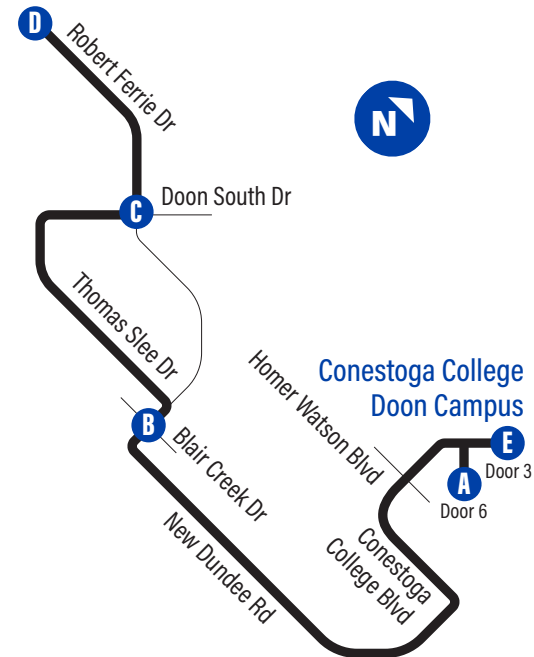

Robert Ferrie/
Forest Creek

Time Point

easyGO

519-585-7555 www.grt.ca TTY: 519-575-4608
Text: 57555 & key in your bus stop number

Monday to Friday Schedule

| to Robert Ferrie/Forest Creek | | |
|---|--------------------------------|---------------------------------|
| Depart >>> | >>> Arrive | |
| Conestoga College Doon Campus - Door 6 | Robert Ferrie / Blair Creek | Robert Ferrie / Forest Creek |
| A | B | D |
| 7:00 | 7:07 | 7:12 |
| 7:30 | 7:37 | 7:42 |
| 8:00 | 8:07 | 8:12 |
| 8:30 | 8:37 | 8:42 |
| 9:00 | 9:07 | 9:12 |
| 9:30 | 9:37 | 9:42 |
| 10:00 | 10:07 | 10:12 |
| 10:30 | 10:37 | 10:42 |
| 11:00 | 11:07 | 11:12 |
| 11:30 | 11:37 | 11:42 |
| 12:00 | 12:07 | 12:12 |
| 12:30 | 12:37 | 12:42 |
| 1:00 | 1:07 | 1:12 |
| 1:30 | 1:37 | 1:42 |
| 2:00 | 2:07 | 2:12 |
| 2:30 | 2:38 | 2:44 |
| 3:00 | 3:08 | 3:14 |
| 3:30 | 3:38 | 3:44 |
| 4:00 | 4:08 | 4:14 |
| 4:30 | 4:38 | 4:44 |
| 5:00 | 5:08 | 5:14 |
| 5:30 | 5:38 | 5:44 |
| 6:00 | 6:08 | 6:14 |
| 6:30 | 6:38 | 6:44 |
| 7:00 | 7:08 | 7:14 |
| 7:30 | 7:38 | 7:44 |
| 8:00 | 8:08 | 8:14 |
| 8:30 | 8:38 | 8:44 |
| 9:00 | 9:08 | 9:14 |
| 9:30 | 9:38 | 9:44 |
| 10:00 | 10:06 | 10:12 |
| 10:30 | 10:36 | 10:42 |