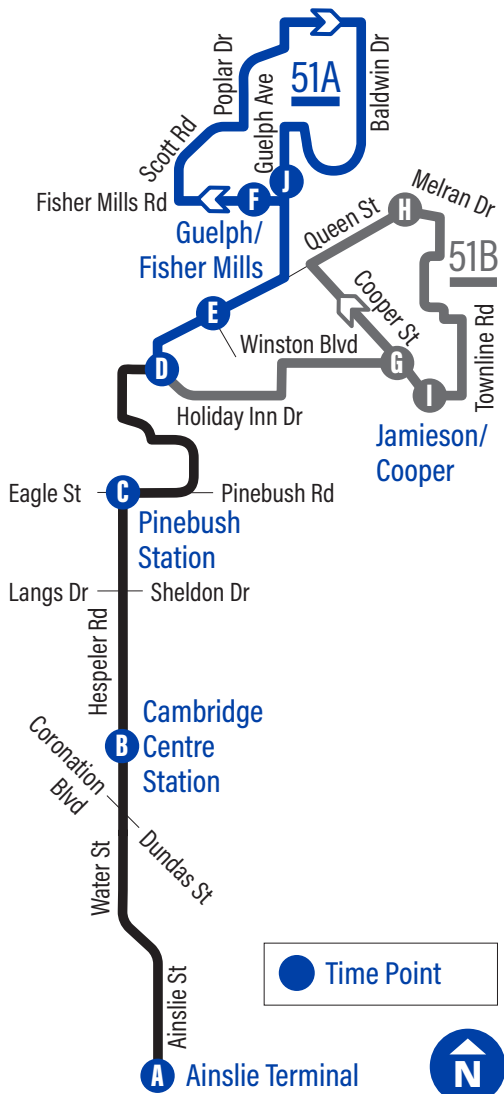

EasyGO makes taking transit easy

1. Online Trip Planner: www.grt.ca
2. Next Bus Text: get information on the next bus times sent to your phone (does not apply to Flex Stops) **Text 57555 + (4 digit bus stop #)**
3. Next Bus Call: call to hear the next bus times for your stop (does not apply to Flex Stops) **519-585-7555**
4. EasyGO Real-Time Desktop Map: plan trips by seeing and click on different routes and stops www.grt.ca