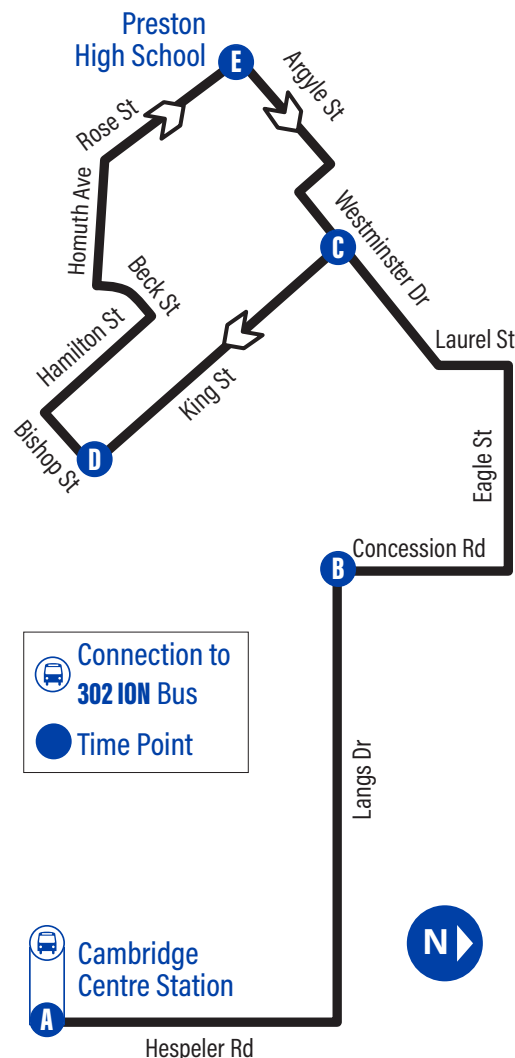

Stat Holiday Schedule

to Preston High School

to Cambridge Centre Station

Depart >>> Arrive

Depart >>> Arrive

Cambridge Centre Station	Westminster / King	Bishop / King	Rose / Preston High School	Rose / Preston High School	Westminster / King	Langs / Concession	Cambridge Centre Station
A	C	D	E	E	C	B	A
8:00	8:05	8:15	8:21	8:21	8:24	8:32	8:39
8:45	8:50	9:00	9:06	9:06	9:09	9:17	9:24
9:30	9:35	9:45	9:51	9:51	9:54	10:02	10:09
10:15	10:20	10:31	10:37	10:37	10:40	10:48	10:55
11:00	11:05	11:16	11:22	11:22	11:25	11:33	11:40
11:45	11:50	12:01	12:07	12:07	12:10	12:18	12:25
12:30	12:35	12:46	12:52	12:53	12:56	1:04	1:11
1:15	1:20	1:31	1:37	1:37	1:40	1:48	1:55
2:00	2:05	2:16	2:22	2:22	2:25	2:33	2:40
2:45	2:50	3:01	3:07	3:07	3:10	3:18	3:25
3:30	3:35	3:46	3:52	3:52	3:55	4:03	4:10
4:15	4:20	4:31	4:37	4:37	4:40	4:48	4:55
5:00	5:05	5:16	5:22	5:22	5:25	5:33	5:40
5:45	5:50	6:01	6:06	6:06	6:09	6:16	6:22
6:30	6:35	6:45	6:50	6:50	6:53	7:00	7:06
7:15	7:20	7:30	7:35	7:35	7:38	7:45	7:51
8:00	8:05	8:15	8:20	8:20	8:23	8:30	8:36
8:45	8:50	9:00	9:05	9:05	9:08	9:15	9:21
9:30	9:35	9:45	9:50	9:50	9:53	10:00	10:06
10:15	10:20	10:30	10:35	10:35	10:38	10:45	10:51
11:00	11:05	11:15	11:20	11:20	11:23	11:30	11:36

Langs

GRT
GRAND RIVER TRANSIT

56

Effective: April 22, 2024

Connection to 302 ION Bus

Time Point

Cambridge Centre Station

For the most current bus stop listing, visit grt.ca