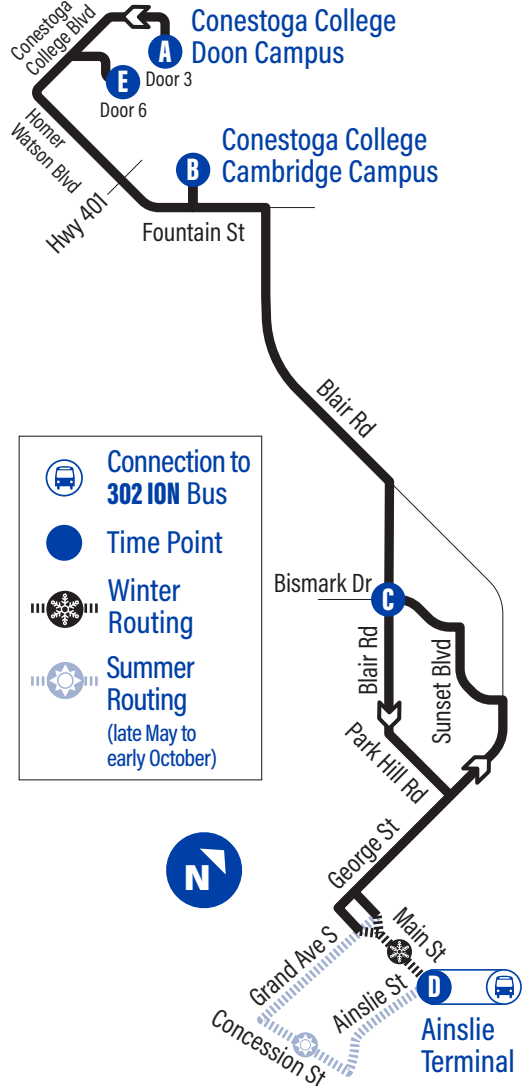

Blair

GRT
GRAND RIVER TRANSIT

57

Effective: April 22, 2024

For the most current bus stop listing,
visit grt.ca

easyGO

519-585-7555 www.grt.ca TTY: 519-575-4608
Text: 57555 & key in your bus stop number

Monday to Friday Schedule